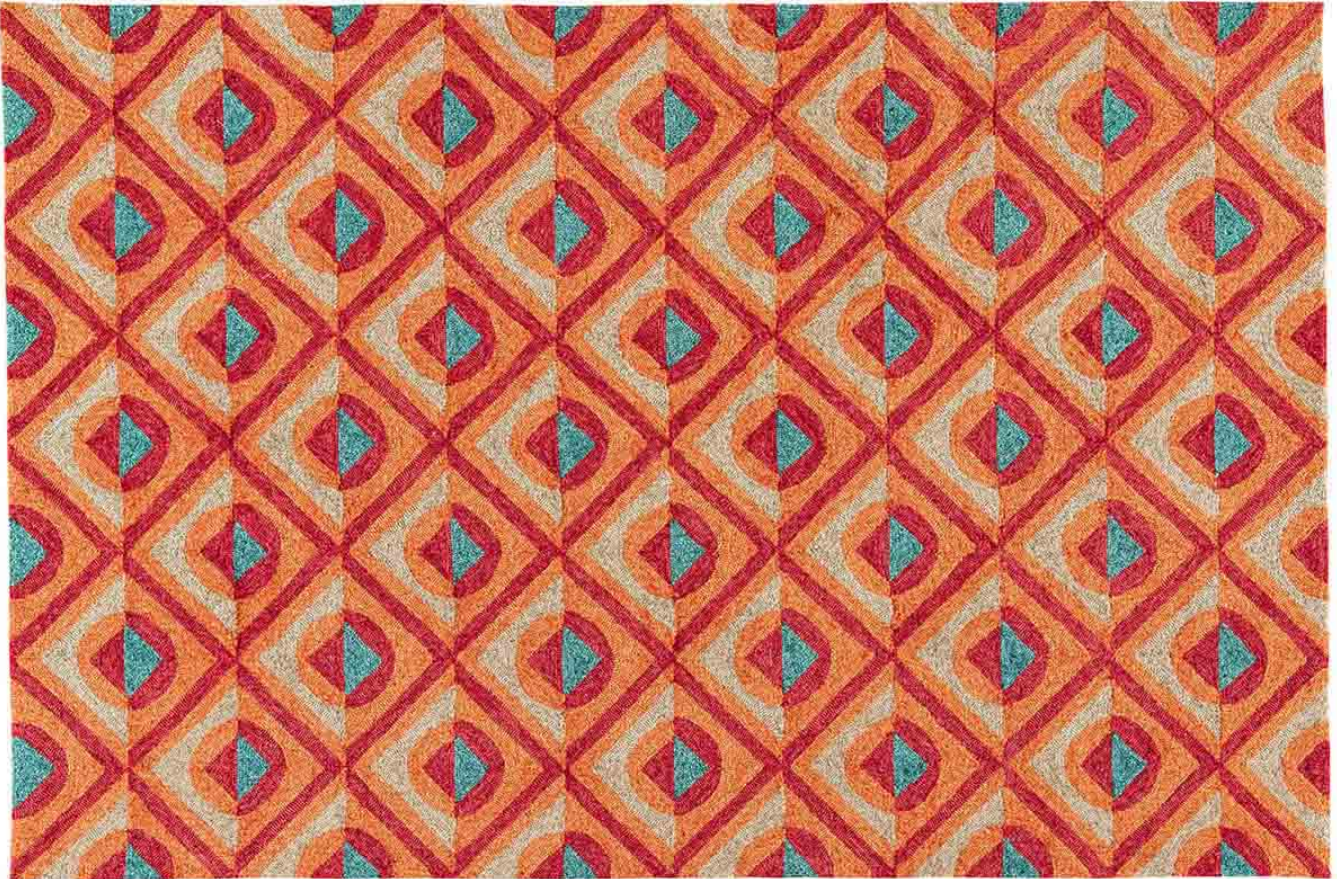

Product Images

Short Description

The Catalina Geometric Pattern Outdoor Area Rug(RUG134469) by JAIPUR Living.High tile: drawing inspiration from intricate, arabian geometric patterns, harrow is constructed of 100 percent polyester in fashion-forward shades of apricot and chili pepper for an indoor/outdoor design that stands up to the elements in timeless style

Description

The Catalina Geometric Pattern Outdoor Area Rug RUG134469 by JAIPUR Living.High tile: drawing inspiration from intricate, arabian geometric patterns, harrow is constructed of 100 percent polyester in fashion-forward shades of apricot and chili pepper for an indoor/outdoor design that stands up to the elements in timeless style.

Includes

- One (1) Catalina Geometric Pattern Outdoor Area Rug

Available Sizes

- 2'x3'x1/4" (3 lbs) RUG134469
- 5'x7'6"x1/4" (20 lbs) RUG134310
- 7'6"x9'6"x1/4" (36 lbs) RUG134470

Features

- Durable
- Easy Care
- Looped Pile
- Indoor-Outdoor
- Contemporary
- Geometric
- Color Family:Orange
- Pantone TPX Colors:Apricot(15-1153), Chili Pepper(19-1557), Taos Taupe(15-1119), Baltic(16-5123)