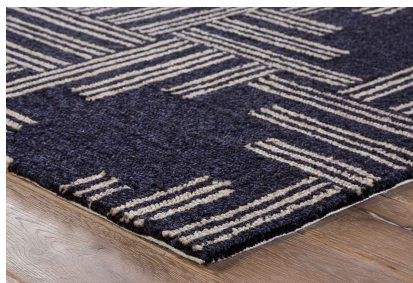

## Short Description

The Catalina Geometric Pattern Outdoor Area Rug(RUG134457) by JAIPUR Living. Crossing guard: drawing inspiration from moroccan trellis and tile patterns, mineral, in sophisticated shades of black iris and pebble is

## Description

---

The Catalina Geometric Pattern Outdoor Area Rug RUG134457 by JAIPUR Living. Crossing guard: drawing inspiration from moroccan trellis and tile patterns, mineral, in sophisticated shades of black iris and pebble is designed to stand up to indoor/outdoor traffic in high style.

### Features

- Durable
- Easy Care
- Looped Pile
- Indoor-Outdoor
- Contemporary
- Geometric
- Color Family:Blue/Neutral
- Pantone TPX Colors:Black Iris(19-3921), Pebble(14-1112 )