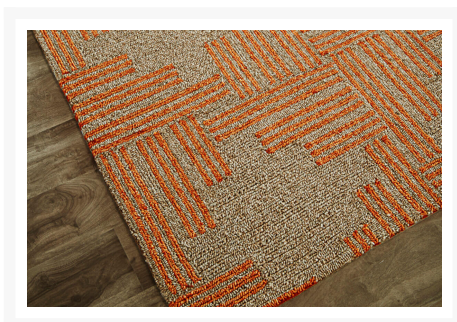

## Short Description

The Catalina Geometric Pattern Outdoor Area Rug(RUG134455) by JAIPUR Living. Crossing guard: drawing inspiration from moroccan trellis and tile patterns, mineral, in sophisticated shades of pale khaki and amber

## Description

---

The Catalina Geometric Pattern Outdoor Area Rug RUG134455 by JAIPUR Living. Crossing guard: drawing inspiration from moroccan trellis and tile patterns, mineral, in sophisticated shades of pale khaki and amber glow is designed to stand up to indoor/outdoor traffic in high style.

### Includes

- One (1) Catalina Geometric Pattern Outdoor Area Rug

### Features

- Durable
- Easy Care
- Looped Pile
- Indoor-Outdoor
- Contemporary
- Geometric
- Color Family: Neutral/Red
- Pantone TPX Colors: Pale Khaki(15-1216), Amber glow(16-1350)