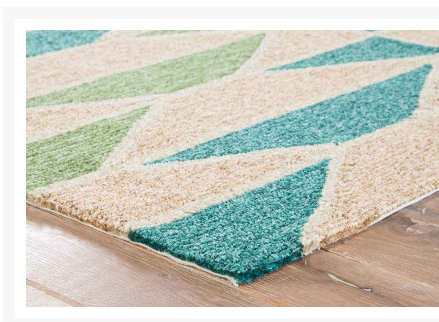

Product Images

Short Description

The Catalina Geometric Pattern Outdoor Area Rug(RUG132498) by JAIPUR Living.Harlequin romance: diamond patterns read chic whether indoors or out, thanks to valencia from jaipur living's catalina collection

Description

The Catalina Geometric Pattern Outdoor Area Rug RUG132498 by JAIPUR Living. Harlequin romance: diamond patterns read chic whether indoors or out, thanks to valencia from jaipur living's catalina collection. In shades of tan and teal, and available in multiple sizes, this rug is crafted in 100 percent polypropylene for a durable, looped pile look that's both easy to care for and to love.

Includes

- One (1) Catalina Geometric Pattern Outdoor Area Rug

Available Sizes

- 2'x3'x1/2" (3 lbs) RUG132498
- 5'x7'6"x1/2" (18.8 lbs) RUG130516
- 7'6"x9'6"x1/2" (32.6 lbs) RUG132499

Features

- Durable
- Easy Care
- Looped Pile
- Indoor-Outdoor
- Geometric
- Color Family: Neutral/Blue
- Pantone TPX Colors: Tan(16-1334), Teal(17-4919), Kashmir(17-6319), Overcast(14-0105)