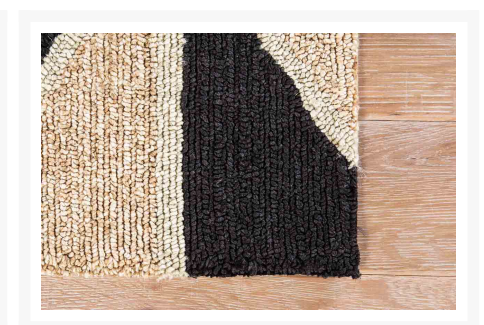

## Short Description

The Catalina Geometric Pattern Outdoor Area Rug(RUG132495) by JAIPUR Living. Harlequin romance: patterns read chic whether indoors or out, thanks to valencia from jaipur living's catalina collection

## Description

---

The Catalina Geometric Pattern Outdoor Area Rug RUG132495 by JAIPUR Living. Harlequin romance: patterns read chic whether indoors or out, thanks to valencia from jaipur living's catalina collection. In shades of mojave desert and rio red, and available in multiple sizes, this rug is crafted in 100 percent polypropylene for a durable, looped pile look that's both easy to care for and to love.

### Features

- Durable
- Easy Care
- Looped Pile
- Indoor-Outdoor
- Geometric
- Color Family: Neutral/Red
- Pantone TPX Colors: Mojave Desert(15-1217), Rio Red(19-1656), Caviar(19-4006), Gravel(14-1014)