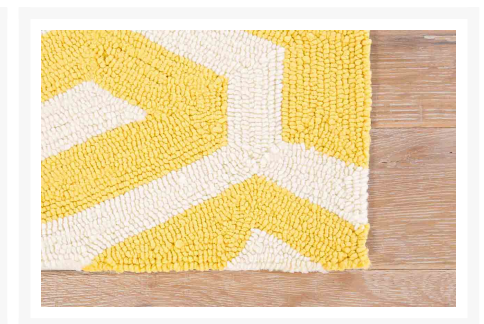

Product Images

Short Description

The Catalina Geometric Pattern Outdoor Area Rug(RUG132493) by JAIPUR Living. The path to great indoor/outdoor design begins with shorebreak from jaipur living's catalina collection

Description

The Catalina Geometric Pattern Outdoor Area Rug RUG132493 by JAIPUR Living. The path to great indoor/outdoor design begins with shorebreak from jaipur living's catalina collection. The maze-like motif in pantone's bamboo and cloud cream is crafted of 100 percent polypropylene for a durable, looped pile rug in multiple sizes that's easy to care for and made to be walked on

Includes

- One (1) Catalina Geometric Pattern Outdoor Area Rug

Available Sizes

- 5'x7'6"x1/2" (20.2 lbs) RUG131427
- 7'6"x9'6"x1/2" (36.5 lbs) RUG132494

Features

- Durable
- Easy Care
- Looped Pile
- Indoor-Outdoor
- Geometric
- Color Family:Yellow/Gold/White
- Pantone TPX Colors:Bamboo(14-0740), Cloud Cream(12-0804)