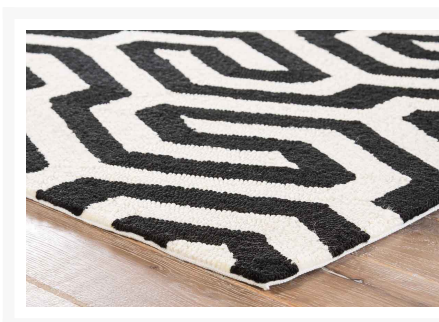

## Short Description

The Catalina Geometric Pattern Outdoor Area Rug(RUG132491) by JAIPUR Living. The path to great indoor/outdoor design begins with shorebreak from jaipur living's catalina collection

## Description

---

The Catalina Geometric Pattern Outdoor Area Rug RUG132491 by JAIPUR Living. The path to great indoor/outdoor design begins with shorebreak from jaipur living's catalina collection. The maze-like motif in pantone's cloud cream and caviar is crafted of 100 percent polypropylene for a durable, looped pile rug in multiple sizes that's easy to care for and made to be walked on.

### Features

- Durable
- Easy Care
- Looped Pile
- Indoor-Outdoor
- Geometric
- Color Family:Black/White
- Pantone TPX Colors:Cloud Cream(12-0804), Caviar(19-4006)