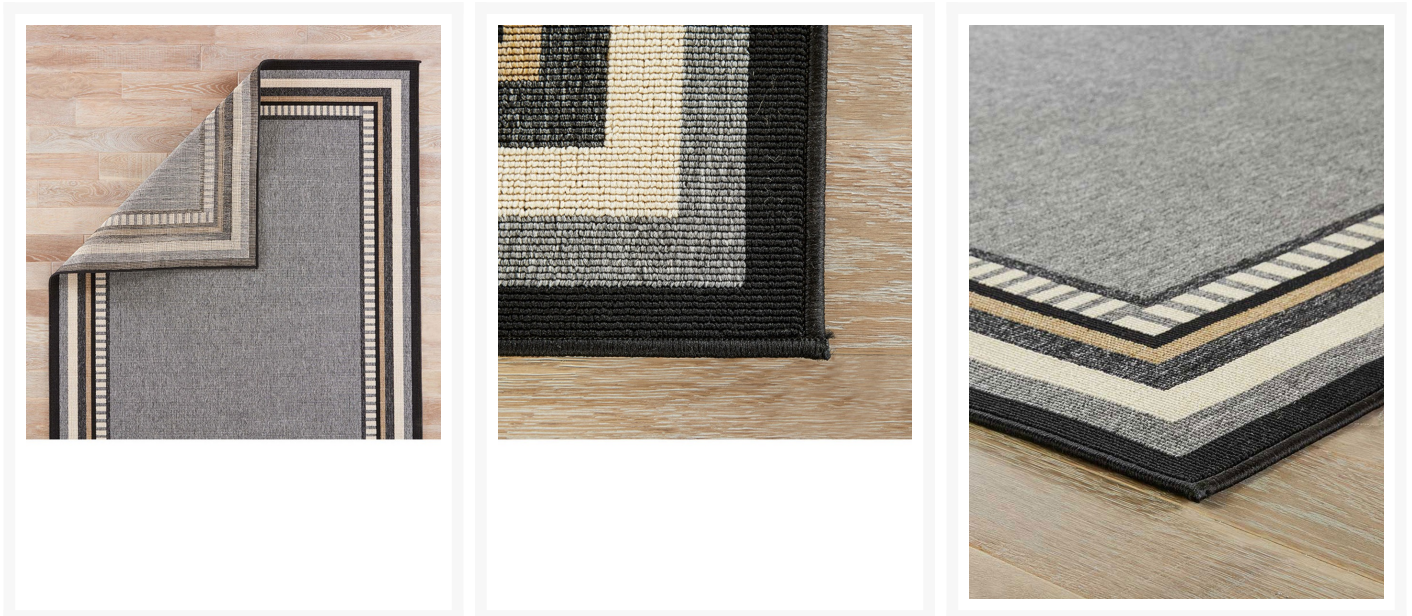

## Short Description

---

The Bloom Matted Bordered Outdoor Area Rug (BLO16) by Jaipur Living The Bloom collection expresses the vibrant colors and motifs of natural beauty through unique border work, floral designs, and large-scale patterns

## Description

---

The Bloom Matted Bordered Outdoor Area Rug (BLO16) by Jaipur Living. The Bloom collection expresses the vibrant colors and motifs of natural beauty through unique border work, floral designs, and large-scale patterns. The looped construction of the bordered Matted rug creates a softer and more inviting texture than most outdoor rugs, and the polypropylene content makes for easy care and durability in both indoor and outdoor spaces.

### Features

- Color: Monument/Birch
- Water Resistant
- Stain Resistant
- Fade Resistant
- Weather Resistant
- High-Performance Style: this indoor/outdoor rug is specifically designed to tolerate outdoor elements

and heavy traffic

- Weather-Resistant Durability: made of 100% polypropylene to maximize durability in high-traffic and outdoor areas
- Looped Pile: looped pile lends rich texture to the stain-resistant fibers
- Easy Care: this rug is easy to clean and is weather-resistant; vacuum regularly for indoor use
- Rug Pad Recommended: allow maximum air flow and additional cushioning with an outdoor rug pad
- Pantone TPX Colors: Monument(17-4405), Birch(13-0905), Black Ink(19-0506), Copper(16-1325), Gargoyle(18-0503)