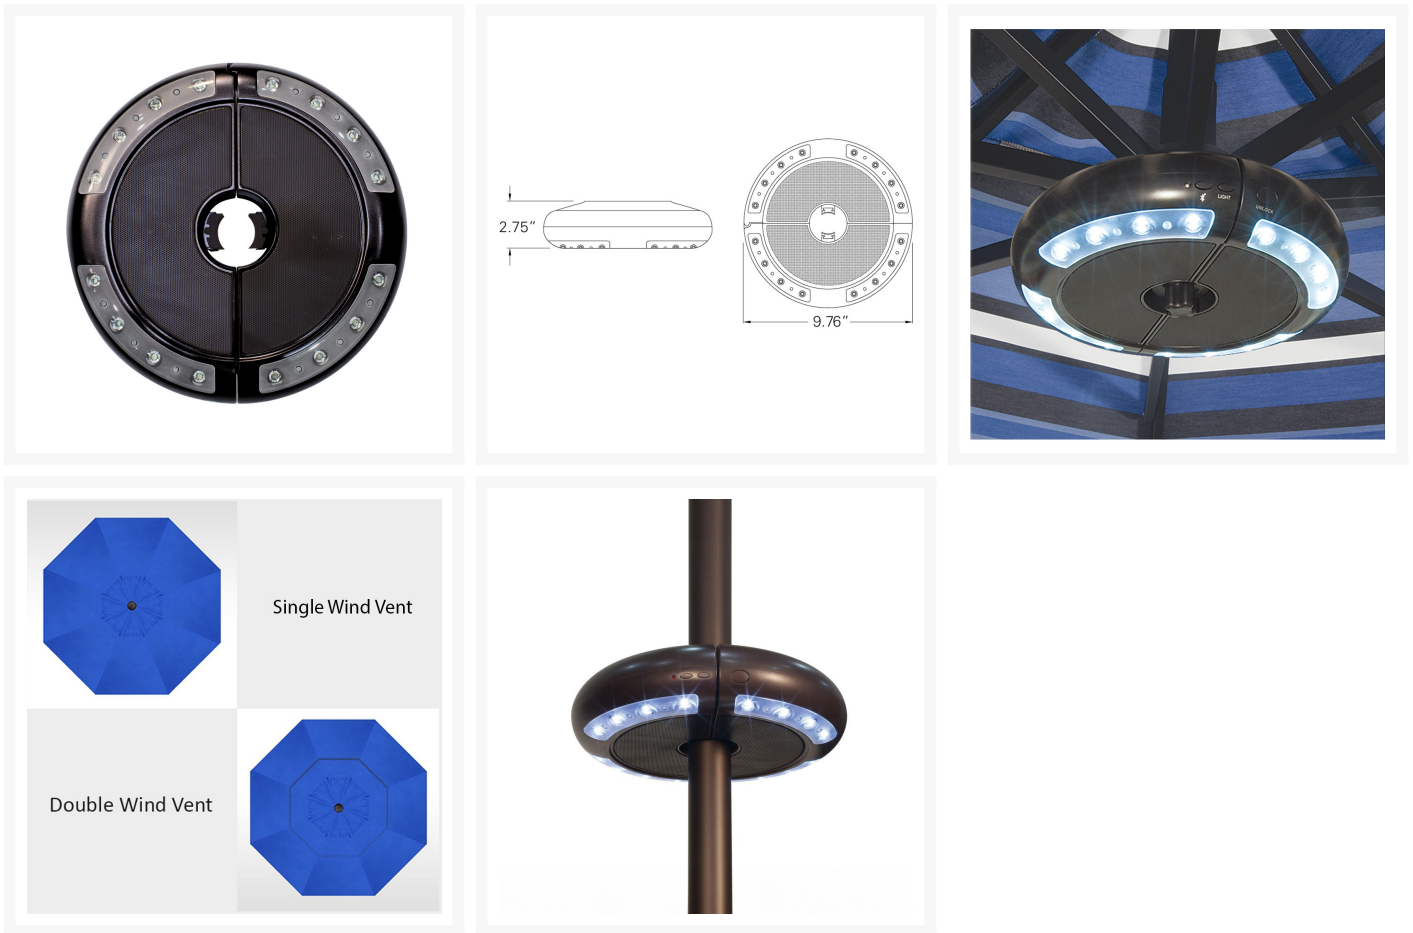

Product Images

Short Description

Luna Umbrella Light with Bluetooth Speaker LUNA by Treasure Garden

Description

Illuminate and liven up your outdoor hosting space with the Luna Umbrella Light w/ Bluetooth Speaker (LUNA) by Treasure Garden. This umbrella light with built-in speakers is guaranteed to add ambiance and entertainment to your outdoor space. Simply clamp the light onto your umbrella pole and enjoy with any Bluetooth enabled device! With its 16 cool colored LED lights and 10 hours of battery life, the Luna is perfect for entertaining all night long. It also comes in 2 low profile colors to help it blend in with your umbrella frame.

Includes

- One (1) Treasure Garden Luna Umbrella Light w/ Bluetooth Speaker LUNA
- Power supply included

Dimension

- Height: 2.75"
- Diameter: 9.76"
- Weight: 3 lbs.

Features

- Enjoy as both a long-lasting umbrella light and Bluetooth speaker
- Full charge ensures uninterrupted use for up to 10 hours
- Also built to fit Treasure Garden cantilevers with light adapters
- 16 LED lights set at 6700k/30 lumens for slightly cool lighting
- Works with any Bluetooth device
- Device shuts off after 15 minutes of inactivity to preserve power