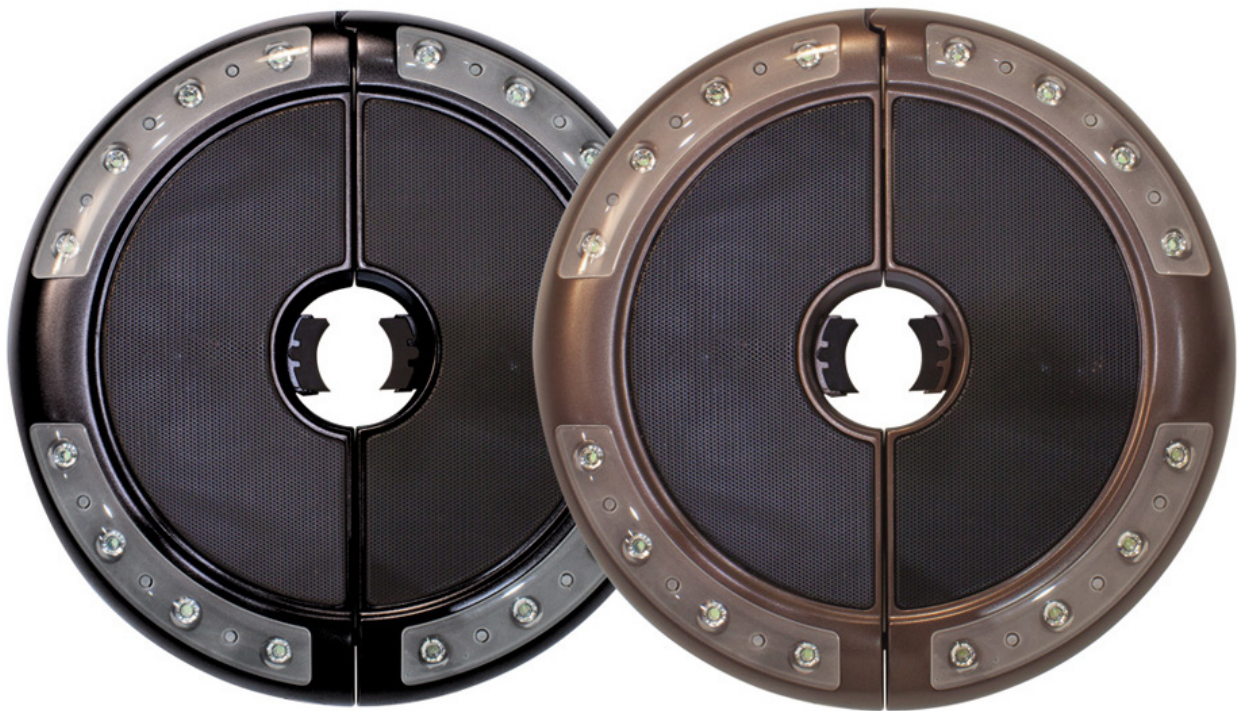

Product Images

Short Description

Luna Umbrella Light with Bluetooth Speaker LUNA by Treasure Garden

Description

Illuminate and liven up your outdoor hosting space with the Luna Umbrella Light w/ Bluetooth Speaker (LUNA) by Treasure Garden. This umbrella light with built-in speakers is guaranteed to add ambiance and entertainment to your outdoor space. Simply clamp the light onto your umbrella pole and enjoy with any Bluetooth enabled device! With its 16 cool colored LED lights and 10 hours of battery life, the Luna is perfect for entertaining all night long. It also comes in 2 low profile colors to help it blend in with your umbrella frame.

Includes

- One (1) Treasure Garden Luna Umbrella Light w/ Bluetooth Speaker LUNA
- Power supply included

Dimension

- Height: 2.75"
- Diameter: 9.76"
- Weight: 3 lbs.

Features

- Enjoy as both a long-lasting umbrella light and Bluetooth speaker
- Full charge ensures uninterrupted use for up to 10 hours
- Also built to fit Treasure Garden cantilevers with light adapters
- 16 LED lights set at 6700k/30 lumens for slightly cool lighting
- Works with any Bluetooth device
- Device shuts off after 15 minutes of inactivity to preserve power