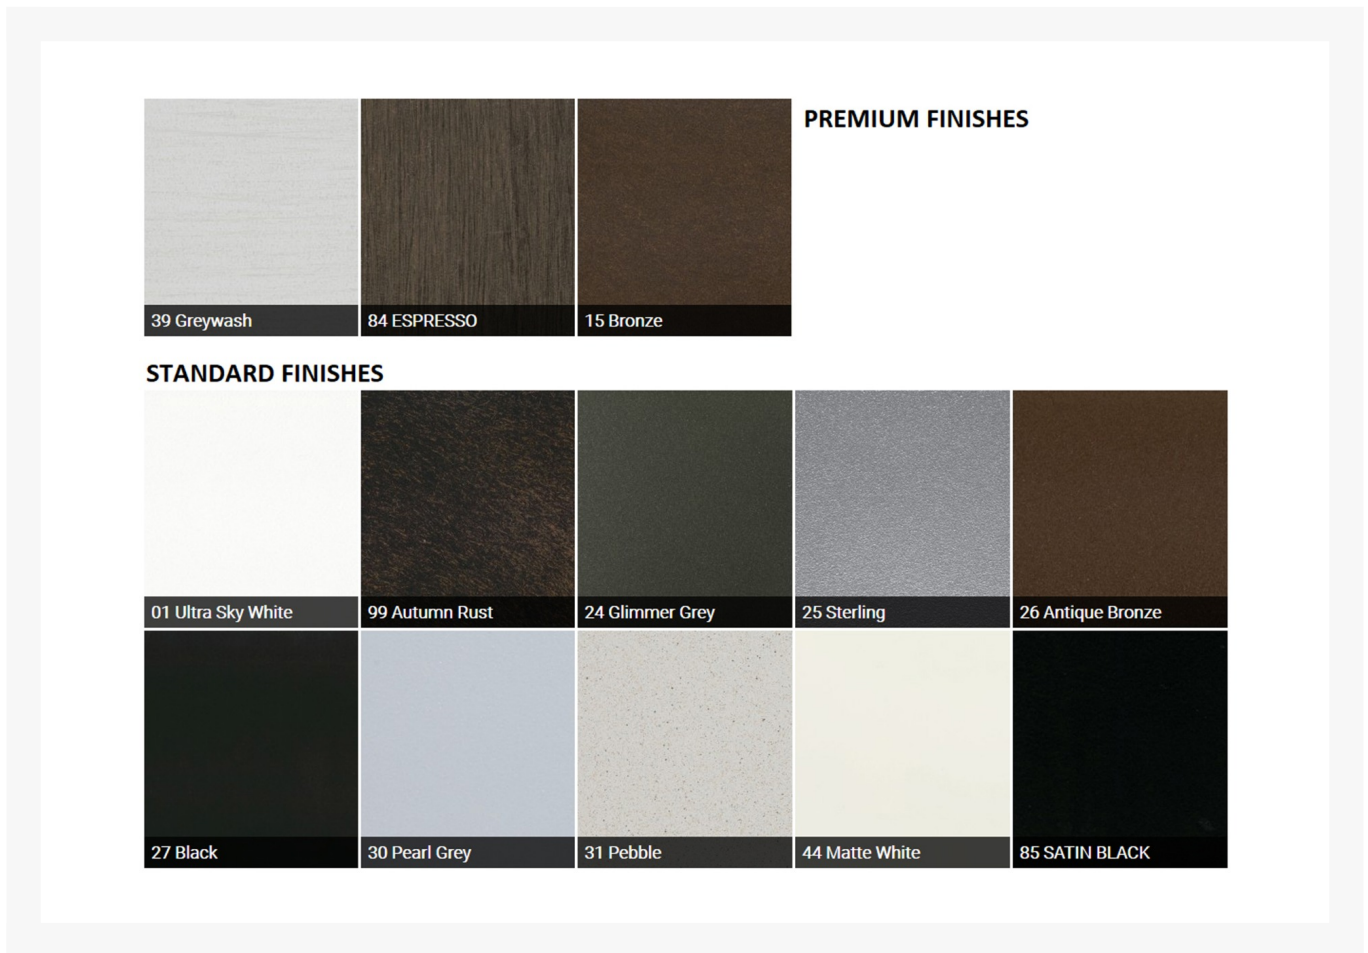

Product Images

Short Description

DISC Scarsdale Sling 26" Barstool SL-170S

Description

The Scarsdale Sling 26" Barstool (SL-170S) by Mallin Casual Furniture.

Includes

- One (1) Scarsdale Sling 26" Barstool

Dimensions