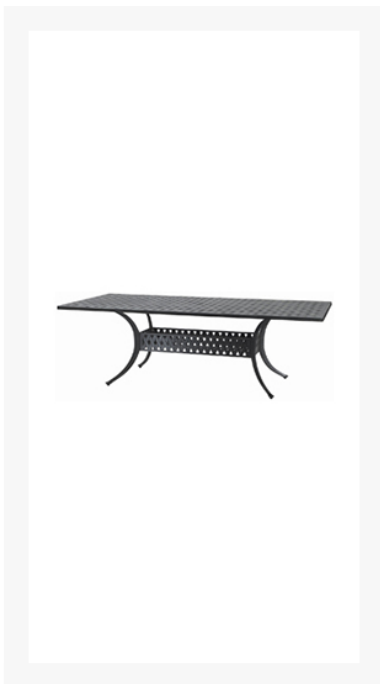

Product Images

Short Description

The Coordinate 42" x 86" Rectangular Dining Table (103100C3) by Gensun Casual Living.