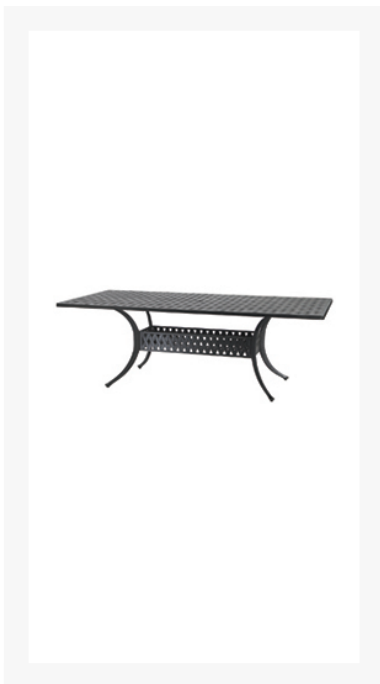

Product Images

Short Description

The Coordinate 42" x 72" Rectangular Boat Dining Table (103100C2) by Gensun Casual Living.

Description

The Coordinate 60" Square Dining Table (103100C2) by Gensun Casual Living.

Includes

- One (1) Coordinate 42" x 72" Rectangular Boat Dining Table 103100C2

Dimensions

- 72.5"W x 42.5"D x 29.0"H(99 lbs)

Features

- Made with Rust-proof AA 356 Aluminum
- Available in multiple finishes
- Beautiful Cast Aluminum Frames
- Table tops made from one-piece molds
- Electrostatically applied powder coat finish
- Scratch and corrosion resistant durable paint finish
- Paint is easy to clean and can withstand temperature and precipitation variations
- Can withstand windy conditions
- Residential Warranty: 15 Years
- Commercial Warranty: 5 Years

About The Manufacturer

Gensun tables are known for offering the best in design, finish, and durability. Gensun Casual Living is a premier manufacturer of outdoor furniture. Specializing in cast and extruded aluminum furniture pieces, Gensun is the proud recipient of the International Outdoor Casual Furniture Industry Award for "Best Cast Aluminum Manufacturer" 3 of the last 6 years. This award is presented each year to the one manufacturer who excels in the areas of customer service, design, quality, ethics, communications, and business relations. With 17 distinctive collections to choose from, Gensun beautifully blends materials such as sling, woven wicker, and padded sling to create gorgeous and functional outdoor furniture pieces.