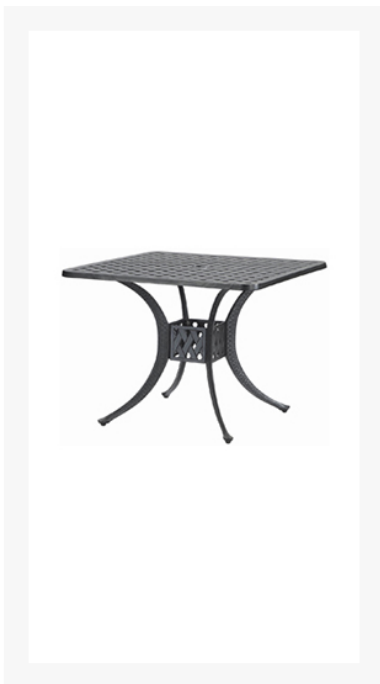

Product Images

Short Description

The Coordinate 36" Square Dining Table (10310D36) by Gensun Casual Living.

Description

The Coordinate 30" Square Dining Table (10310D36) by Gensun Casual Living.

Includes

- One (1) Coordinate 36" Square Dining Table 10310D36

Dimensions

- 36"W x 36"D x 29.0"H(48.5 lbs)

Features

- Made with Rust-proof AA 356 Aluminum
- Available in multiple finishes
- Beautiful Cast Aluminum Frames
- Table tops made from one-piece molds
- Electrostatically applied powder coat finish
- Scratch and corrosion resistant durable paint finish
- Paint is easy to clean and can withstand temperature and precipitation variations
- Can withstand windy conditions
- Residential Warranty: 15 Years
- Commercial Warranty: 5 Years