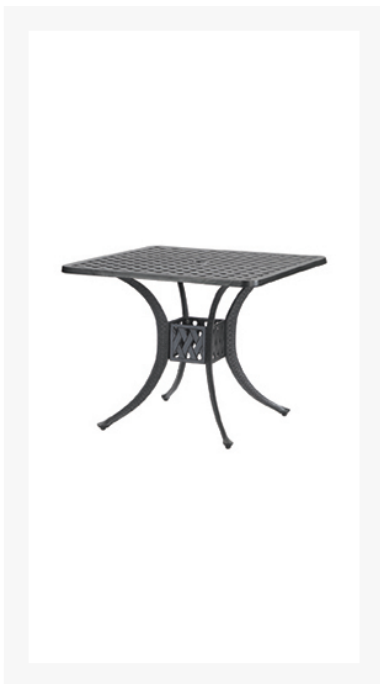

Product Images

Short Description

The Coordinate 30" Square Dining Table (10310D30) by Gensun Casual Living.