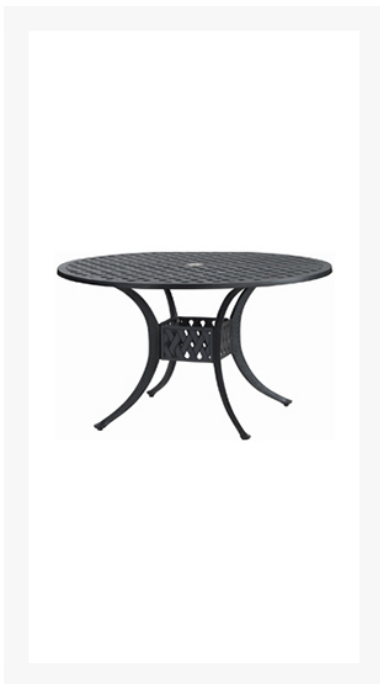

Product Images

Short Description

The Coordinate 48" Round Dining Table (10310A48) by Gensun Casual Living.