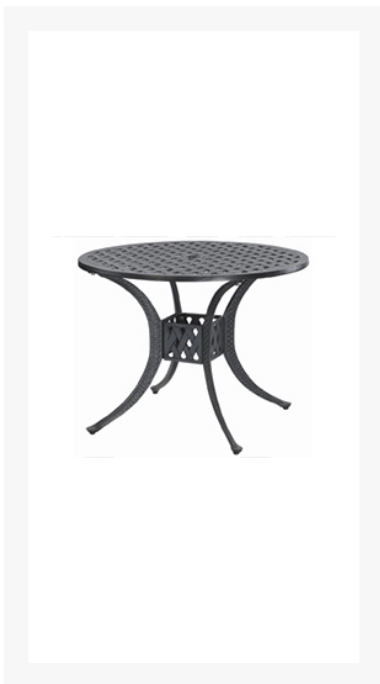

Product Images

Short Description

The Coordinate 36" Round Dining Table (10310A36) by Gensun Casual Living.