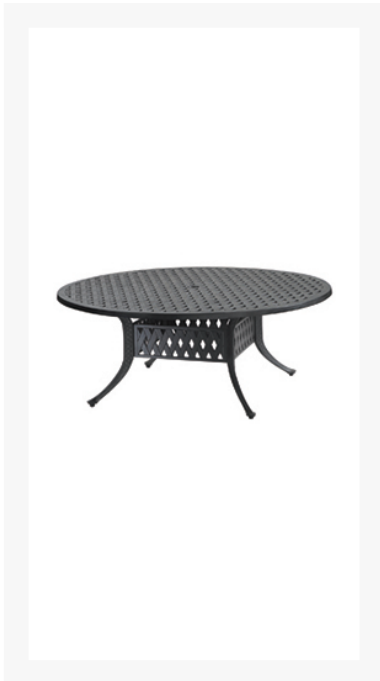

Product Images

Short Description

The Coordinate 48" Round Chat Table (10310M48) by Gensun Casual Living.

Description

The Coordinate 21" x 42" Rectangular Coffee Table (10310M48) by Gensun Casual Living.

Includes

- One (1)Coordinate 48" Round Chat Table 10310M48

Dimensions

- 48"W x 48"D x 21.0"H(60.5 lbs)

Features

- Made with Rust-proof AA 356 Aluminum
- Available in multiple finishes
- Beautiful Cast Aluminum Frames
- Table tops made from one-piece molds
- Electrostatically applied powder coat finish
- Scratch and corrosion resistant durable paint finish
- Paint is easy to clean and can withstand temperature and precipitation variations
- Can withstand windy conditions
- Residential Warranty: 15 Years
- Commercial Warranty: 5 Years