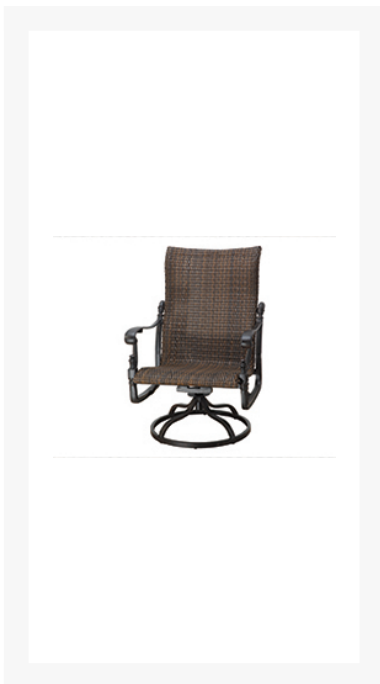

Product Images

Short Description

The Florence Woven High Back Swivel Rocking Lounge Chair (70230024) by Gensun Casual Living.

Description

The Florence Woven High Back Swivel Rocking Lounge Chair (70230024) by Gensun Casual Living.

Includes

- One (1) Florence Woven High Back Swivel Rocking Lounge Chair

Dimensions

- 30"W x 28.5"D x 43"H (39.5 lbs.)

Features

- Comfortable Deep Seating
- Frame is Available in Various Finishes
- Cushions Available in Various Colors
- Made with Rust-proof AA 356 Aluminum
- Residential Warranty: 15 Year
- Commercial Warranty: 5 Year
- Sunbrella Fabric Warranty: 5 Year