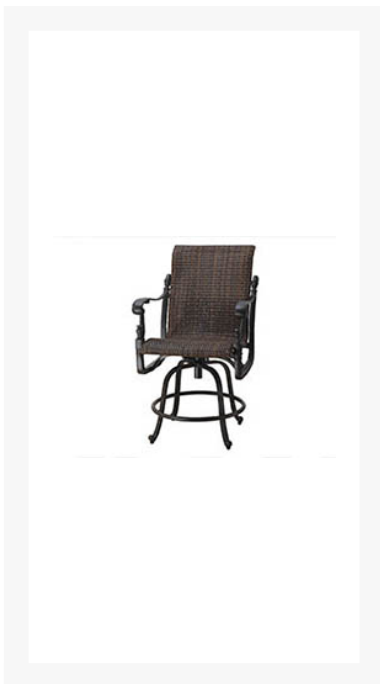

Product Images

Short Description

The Florence Woven Swivel Balcony Stool (70230006) by Gensun Casual Living.

Description

The Florence Woven Swivel Balcony Stool (70230006) by Gensun Casual Living.

Includes

- One (1) Florence Woven Swivel Balcony Stool

Dimensions

- 25.5"W x 28"D x 45"H (38.5 lbs.)

Features

- Comfortable Deep Seating
- Frame is Available in Various Finishes
- Cushions Available in Various Colors
- Made with Rust-proof AA 356 Aluminum
- Residential Warranty: 15 Year
- Commercial Warranty: 5 Year
- Sunbrella Fabric Warranty: 5 Year