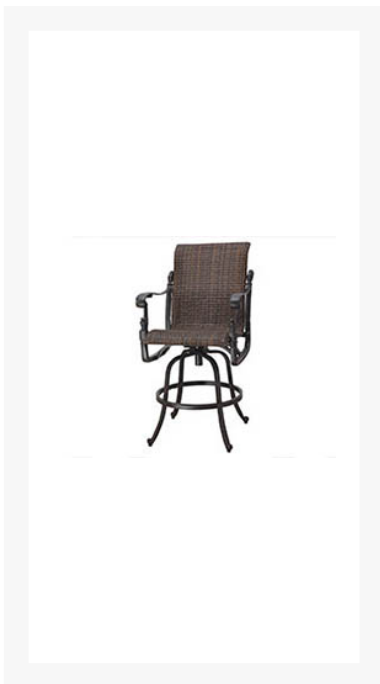

Product Images

Short Description

The Florence Woven Swivel Bar Stool (70230007) by Gensun Casual Living.