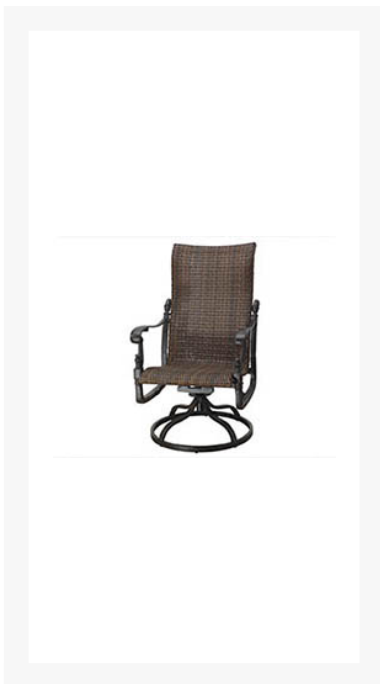

Product Images

Short Description

The Florence Woven High Back Swivel Rocker (70230011) by Gensun Casual Living.

Description

The Florence Woven High Back Swivel Rocker (70230011) by Gensun Casual Living.

Includes

- One (1) Florence Woven High Back Swivel Rocker

Dimensions

- 25.5"W x 28.5"D x 44"H (40 lbs.)

Features

- Comfortable Deep Seating
- Frame is Available in Various Finishes
- Cushions Available in Various Colors
- Made with Rust-proof AA 356 Aluminum
- Residential Warranty: 15 Year
- Commercial Warranty: 5 Year
- Sunbrella Fabric Warranty: 5 Year