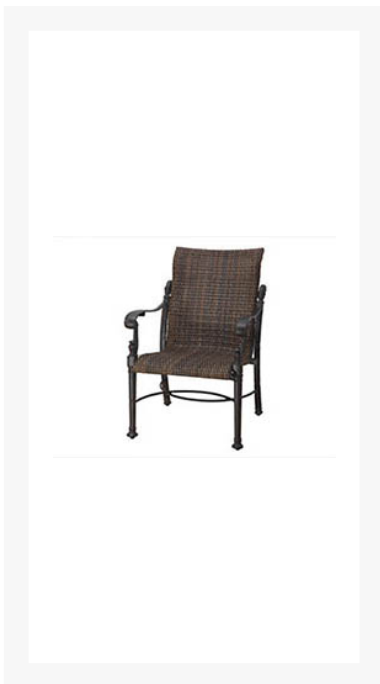

Product Images

Short Description

The Florence Woven Standard Back Dining Chair (7023SB01) by Gensun Casual Living.