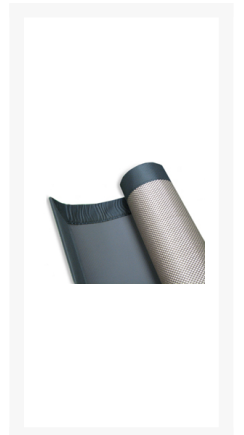

Product Images

Short Description

Our uniquely designed woven vinyl Whispering Willow Mat is at home anywhere you are - the deck, the patio,