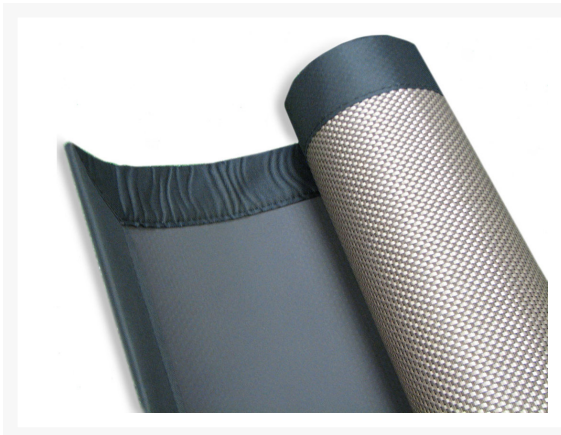

Product Images

Short Description

Our uniquely designed woven vinyl Whispering Willow Mat is at home anywhere you are - the deck, the patio,