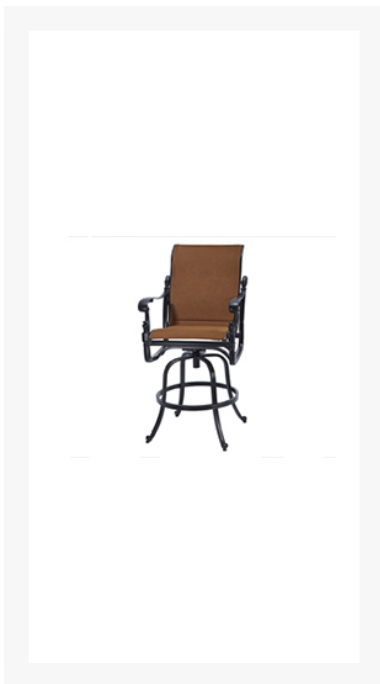

Product Images

Short Description

The Florence Padded Sling Swivel Bar Stool (61230007) by Gensun Casual Living.