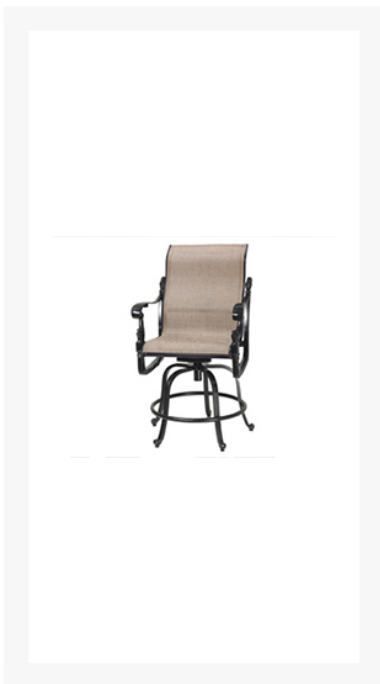

Product Images

Short Description

The Florence Sling Swivel Balcony Stool (50230006) by Gensun Casual Living.