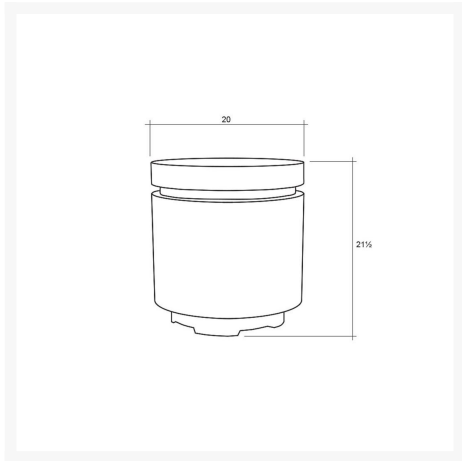

Short Description

MOD Propane Tank Enclosure PH-411 by Prism Hardscapes

Description

The MOD Propane Tank Enclosure (PH-411) by Prism Hardscapes provides decorative coverage to go with your new fire pit or table. Its durable Glass Fiber Reinforced Concrete (GFRC) frame is made to last across all seasons, rain or shine. Each cover is handcrafted using Prism Hardscapes' custom patina finishing process, which guarantees a one-of-a-kind creation with subtle variation. This enclosure will provide a beautiful and functional end table for any backyard, patio or lounging area.

Please note, Prism tank enclosures can only be shipped with a Prism fire table, they cannot be shipped by themselves.

Includes

- One (1) MOD Propane Tank Enclosure PH-411
- Propane tanks sold separately