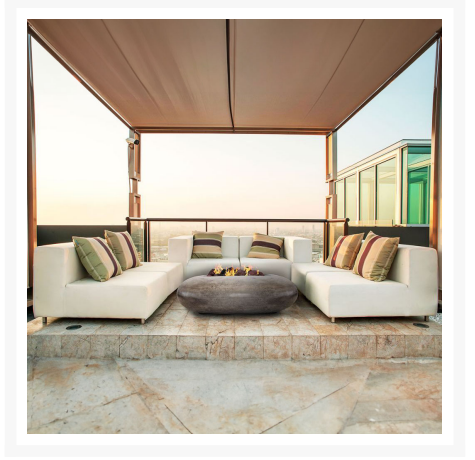

Product Images

Short Description

Pebble Fire Bowl PH-410 by Prism Hardscapes

Description

The Pebble Fire Bowl (PH-410) by Prism Hardscapes will help you create an outdoor retreat with the perfect comfort and ambience. This fire pit functions as both a beautiful centerpiece and a stylish source of heat for any backyard, patio, or lounging area. Its durable Glass Fiber Reinforced Concrete frame and stainless steel components are made to last across all seasons, rain or shine. Each fire table is handcrafted using Prism Hardscapes' custom patina finishing process, which guarantees a one-of-a-kind creation with subtle variation. The key valve ignition system offers additional control and safety, which is great for families with small children. You will need the key to unlock the system before engaging the gas. To use, simply turn the key to the on position and use a match lighter to light.

Includes

- One (1) Pebble Fire Bowl PH-410
- Includes 3/4 Lava Rock Fire Media
- Propane tanks sold separately

Features

Manufacturer	Prism Hardscapes
SKU	PH-410
Dimensions	38" W x 56" L x 16" H, Burner Size: 24"
Weight	350 lbs.
Frame Material	Glass Fiber Reinforced Concrete
Available Colors	Cafe, Ebony, Pewter, Natural, Ultra White
Heat Output	65,000 BTUs
Fuel Type	Liquid Propane or Natural Gas
Ignition	Key Valve
Warranty	2 Years