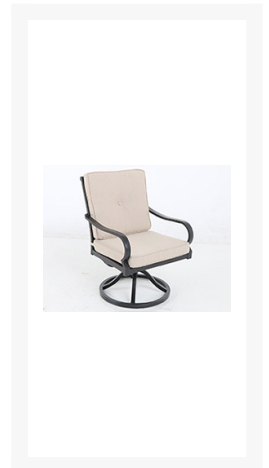

## Short Description

---

TheLaurel Swivel Dining Chair (A125200-02-FCCL) by Sunvilla.

## Description

---

TheLaurel Swivel Dining Chair (A125200-02-FCCL)by Sunvilla.

### Includes

- One (1) Laurel Swivel Dining Chair

### Dimensions

- 28.25"x25.25"x37"