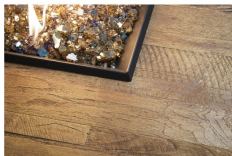

French Barrel Oak (FO)

Silver Pine (SP)

Short Description

Cosmopolitan 36" Square Reclaimed Wood Firetable 640-BA by American Fyre Designs

Description

Elevate your outdoor living space with the modern elegance of the Cosmopolitan 36" Square Reclaimed Wood Firetable (640-BA) by American Fyre Designs. Its sleek and contemporary design serves as a captivating accent, enhancing your outdoor ambiance while providing a cozy setting to unwind. Meticulously handcrafted

Dimensions

- 36"W x 36"D x 24"H (160 lbs.)
- Star Burner Diameter: 12"

Features

- Handcrafted from innovative Glass Fiber Reinforced Concrete (GFRC) made in USA
- GFRC derives its strength from portion of alkali-resistant glass fiber and acrylic polymer blended into durable concrete to withstand the outdoor elements
- Stainless steel burner is durable and weather-resistant
- Adjustable flame height for comfortable dining
- Available in natural gas or liquid propane
- Can accommodate a 5 gal. LP tank inside the unit (tank not included)
- Gas will shut-off automatically if the thermocouple does not sense the presence of flame, ensuring increased safety