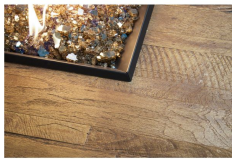

Product Images

Manual Flame Sensing Control System

FyreStarter Bluetooth Control

10 ft. Propane Extension Hose

French Barrel Oak (FO)

Silver Pine (SP)

Short Description

Cosmopolitan 60" Square Reclaimed Wood Dining Firetable 642-BA by American Fyre Designs

Description

Transform your outdoor living area into a haven of modern sophistication with the Cosmopolitan 60" Square Reclaimed Wood Dining Firetable (642-BA) by American Fyre Designs. Its sleek and contemporary design exudes elegance, accentuating your space with a captivating touch. Whether you're unwinding with a glass of wine or indulging in a delightful dinner, this tall firetable offers both warmth and ambiance for unforgettable moments with family and friends. Meticulously handcrafted from glass fiber reinforced concrete (GFRC), it promises enduring quality and style. Fuel your gatherings with the convenience of Natural Gas or a self-contained Propane tank, with the added benefit of most models featuring a removable door to house a 5-gallon propane tank.

Includes

- One (1) Cosmopolitan 60" Square Reclaimed Wood Dining Firetable 642-BA
- One (1) Bag of 10 lbs. or 5 lbs. Base Layer Lava Granules LF-10 or LF-5
- Recommended: 40 lbs. of Glass Media to be used in addition to the Base Layer Lava Granules (Sold Separately)

Dimensions

- 60"W x 60"D x 29"H (360 lbs.)
- Star Burner Diameter: 16"

Features

- Handcrafted from innovative Glass Fiber Reinforced Concrete (GFRC) made in USA
- GFRC derives its strength from portion of alkali-resistant glass fiber and acrylic polymer blended into durable concrete to withstand the outdoor elements
- Stainless steel burner is durable and weather-resistant
- Adjustable flame height for comfortable dining
- Available in natural gas or liquid propane
- Can accommodate a 5 gal. LP tank inside the unit (tank not included)
- Gas will shut-off automatically if the thermocouple does not sense the presence of flame, ensuring increased safety