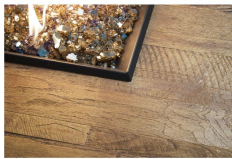

Product Images

Manual Flame Sensing Control System

FyreStarter Bluetooth Control

10 ft. Propane Extension Hose

French Barrel Oak (FO)

Silver Pine (SP)

Short Description

Cosmopolitan 54"x36" Rectangle Reclaimed Wood Firetable 635-BA by American Fyre Designs

Description

Elevate your outdoor space with the captivating allure of the Cosmopolitan 54"x36" Rectangle Reclaimed Wood Firetable (635-BA) by American Fyre Designs. Its sleek and contemporary design effortlessly enhances your outdoor living area, creating an inviting haven for cherished moments. Crafted with precision from glass fiber reinforced concrete (GFRC), this masterpiece boasts a manual flame sensing control system, match lit with a flame sensing thermocouple, and manual flame height adjustment, allowing you to tailor the ambiance to perfection. As you savour a glass of wine and engage in conversations with loved ones, the Cosmo Rectangle Firetable offers both warmth and style, fueled by your choice of Natural Gas or a self-contained Propane tank.

Includes

- One (1) Cosmopolitan 54"x36" Rectangle Reclaimed Wood Firetable 635-BA
- One (1) Bag of 10 lbs. or 5 lbs. Base Layer Lava Granules LF-10 or LF-5
- Recommended: 10 lbs. of Glass Media to be used in addition to the Base Layer Lava Granules (Sold Separately)

Dimensions

- 54"W x 36"D x 24"H (220 lbs.)
- Linear Burner Length: 24"

Features

- Handcrafted from innovative Glass Fiber Reinforced Concrete (GFRC) made in USA
- GFRC derives its strength from portion of alkali-resistant glass fiber and acrylic polymer blended into durable concrete to withstand the outdoor elements
- Stainless steel burner is durable and weather-resistant
- Adjustable flame height for comfortable dining
- Available in natural gas or liquid propane
- Can accommodate a 5 gal. LP tank inside the unit (tank not included)
- Gas will shut-off automatically if the thermocouple does not sense the presence of flame, ensuring increased safety