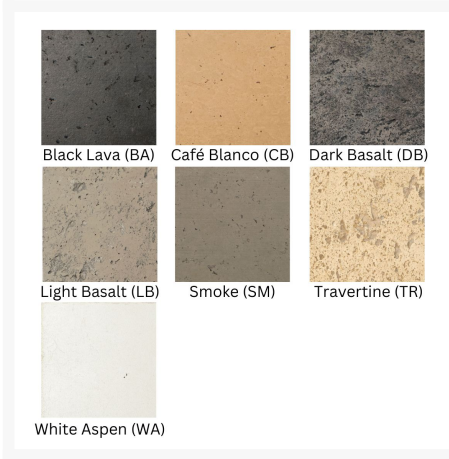

Short Description

Cosmopolitan 48" Round Firetable 645 by American Fyre Designs

Description

Elevate your outdoor sanctuary with the Cosmopolitan 48" Round Firetable (645) by American Fyre Designs, an exquisite blend of durability and luxury. Crafted from resilient glass fiber reinforced concrete (GFRC), this high-end fire pit table delivers a weatherproof haven for vibrant gatherings. With a palette of 7 color and texture options, and an array of fyre glass, rock, and log media, you can tailor the aesthetics to your vision, while the manual flame sensing control system, match lit with a flame sensing thermocouple, and manual flame height adjustment grant you precise control over the ambiance.

Includes

- One (1) Cosmopolitan 48" Round Firetable 645
- One (1) Bag of 10 lbs. or 5 lbs. Base Layer Lava Granules LF-10 or LF-5
- Recommended: 20 lbs. of Glass Media to be used in addition to the Base Layer Lava Granules (Sold Separately)