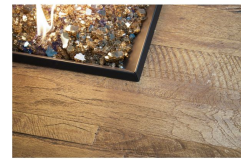

## Product Images

---

Manual Flame Sensing Control System

FyreStarter Bluetooth Control

10 ft. Propane Extension Hose

French Barrel Oak (FO)

Silver Pine (SP)

## Description

Elevate your outdoor sanctuary with the Cosmopolitan 48" Round Reclaimed Wood Firetable (645-BA) by American Fyre Designs, an exquisite blend of durability and luxury. Crafted from resilient glass fiber reinforced concrete (GFRC), this high-end fire pit table delivers a weatherproof haven for vibrant gatherings. With a palette of 7 color and texture options, and an array of fyre glass, rock, and log media, you can tailor the aesthetics to your vision, while the manual flame sensing control system, match lit with a flame sensing thermocouple, and manual flame height adjustment grant you precise control over the ambiance.