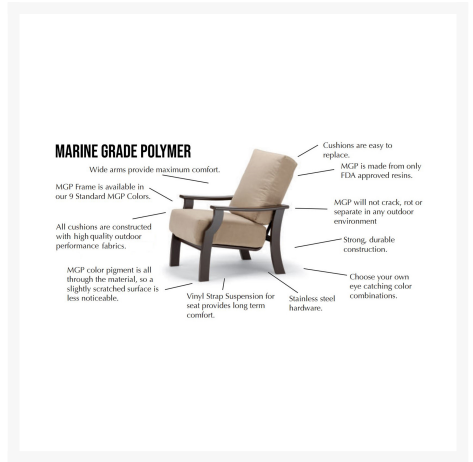

Product Images

Short Description

Adirondack MGP Sling Chat Arm Chair 9A70 by Telescope Casual

Description

The Adirondack MGP Sling Chat Arm Chair (9A70) by Telescope Casual

Includes

- One (1) Adirondack MGP Sling Chat Arm Chair 9A70

Dimensions

- 30.75" W x 29.5" D x 38.5" H (24 lbs.)
- Seat Height: 16"
- Arm Height: 24"

Features

- Marine grade polymer frame (MGP) will not crack, rot, or separate
- MGP is impervious to moisture, so will not absorb fresh water or salt water
- Synthetic lumber is solid color all the way through
- Includes high quality stainless steel hardware