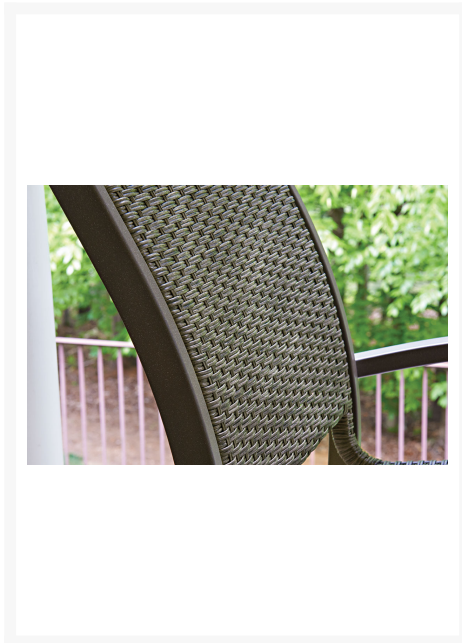

PATIO
PRODUCTIONS

Patio Productions San Diego

2161 Hancock St

San Diego, CA 92110

Phone: 1-888-947-4449

Product Images

Short Description

Simple and comfortable, the Kendall Wicker Cafe Chair (9W1) by Telescope Casual combines durable outdoor materials to create an attractive and functional piece of outdoor furniture.

Description

Simple and comfortable, the Kendall Wicker Cafe Chair (9W1) by Telescope Casual combines durable outdoor materials to create an attractive and functional piece of outdoor furniture. Perfect for either commercial or residential settings, the extremely tough 100% powdercoated aluminum frame will not rust, crack, or peel. The seat and back offer a unique look thanks to the inset synthetic wicker. Create your own look thanks to the available frame and wicker finish options. Stackable for efficient storage. Made in the USA by Telescope Casual, an American furniture manufacturer since 1903.

Includes

- One (1) Kendall Wicker Cafe Chair

Dimensions

- Chair: 25.5"W x 25"D x 35.5"H (13.5 lbs.)
- Seat Height: 18"

Features

- Made in the USA by Telescope Casual
- 100% Recyclable aluminum frame
- Durable Synthetic Wicker
- High Quality Stainless Steel Hardware
- Wicker is replaceable if damaged or to create a new look
- Made of recyclable materials