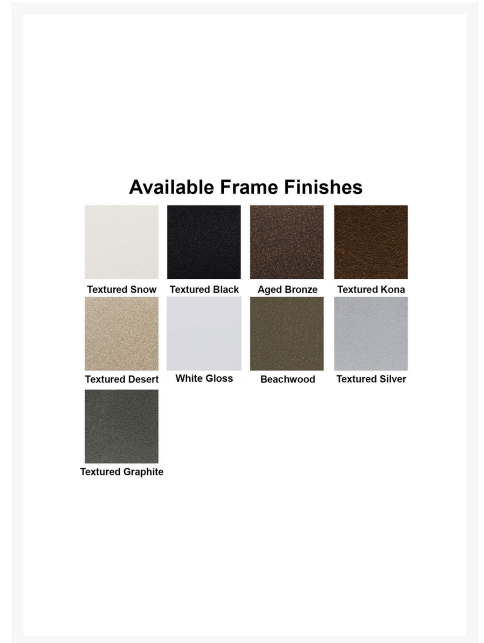

PATIO
PRODUCTIONS

Patio Productions San Diego

2161 Hancock St

San Diego, CA 92110

Phone: 1-888-947-4449

Product Images

Short Description

Simple and comfortable, the Kendall Wicker Cafe Chair (9W1) by Telescope Casual combines durable outdoor materials to create an attractive and functional piece of outdoor furniture.

Description

Simple and comfortable, the Kendall Wicker Cafe Chair (9W1) by Telescope Casual combines durable outdoor materials to create an attractive and functional piece of outdoor furniture. Perfect for either commercial or residential settings, the extremely tough 100% powdercoated aluminum frame will not rust, crack, or peel. The seat and back offer a unique look thanks to the inset synthetic wicker. Create your own look thanks to the available frame and wicker finish options. Stackable for efficient storage. Made in the USA by Telescope Casual, an American furniture manufacturer since 1903.

Includes

- One (1) Kendall Wicker Cafe Chair

Dimensions

- Chair: 25.5"W x 25"D x 35.5"H (13.5 lbs.)
- Seat Height: 18"

Features

- Made in the USA by Telescope Casual
- 100% Recyclable aluminum frame
- Durable Synthetic Wicker
- High Quality Stainless Steel Hardware
- Wicker is replaceable if damaged or to create a new look
- Made of recyclable materials

- Stackable design
- 15 Year Residential Warranty
- 5 Year Commercial Warranty

Available Frame Finishes

- Aged Bronze: 9W1A
- Gloss White: 9W15
- Textured Beachwood: 9W1J
- Textured Black: 9W18
- Textured Desert: 9W1D
- Textured Graphite: 9W1T
- Textured Kona: 9W1K
- Textured Silver: 9W1L
- Textured Snow: 9W16