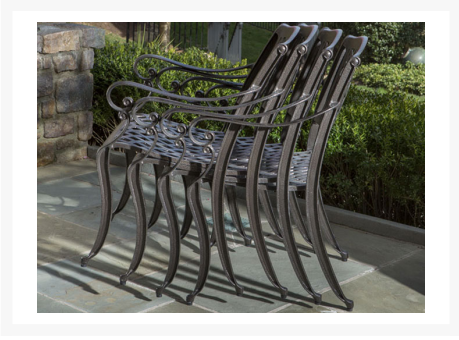

Product Images

Short Description

The Westbury Cast Aluminum Dining Set with 48" Rd. table (56-1301) by Alfresco Home is made to last thanks to the durable cast aluminum frame and powder coat finish.

Description

The Westbury Cast Aluminum Dining Set with 48" Rd. table (56-1301) by Alfresco Home is made to last thanks to the durable cast aluminum frame and powder coat finish. The attractive dining table features an elegant weave pattern. Chairs are stackable and can be conveniently put away when not in use. Generously sized for comfort, no cushion is necessary.

Includes

- Four (4) Westbury Stackable Dining Chairs
- One (1) 48" Round Dining Table with Umbrella Hole

Dimensions

- Dining Chairs: 26"L x 23.5"W x 35.5"H (15 lbs)
- Dining Table: 48"L x 48"W x 30"H (50 lbs)

Features

- Cast aluminum frame with weather resistant powder coat paint finish
- Generously sized stackable dining chairs are designed for comfort. No cushion needed!
- Chairs are fully welded, no assembly required.
- Leveling foot pegs adjust to accommodate uneven surfaces.
- Table top has an attractive weave pattern and includes an umbrella hole that will accommodate umbrella poles up to 1.5" diameter.