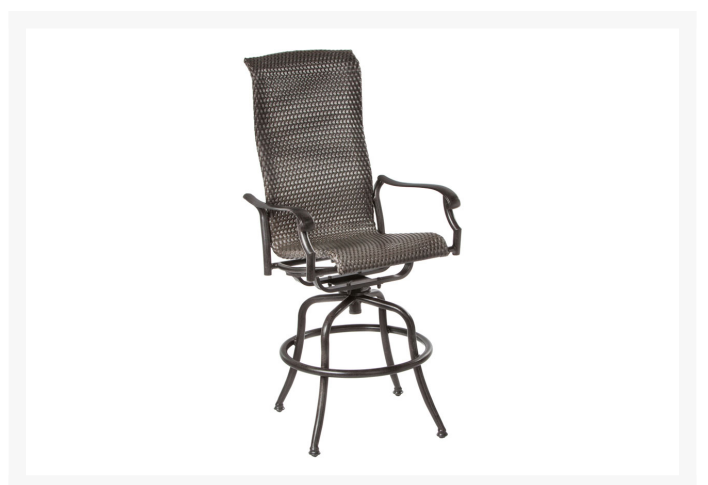

## Short Description

---

The Barbados Bar Height Set with 42" Round Cast Aluminum Table and 2 Bar Height Swivel Arm Chairs (22-3014) by Alfresco Home features an elegant cast bar table with interlocking weave pattern.

## Description

---

The Barbados Bar Height Set with 42" Round Cast Aluminum Table and 2 Bar Height Swivel Arm Chairs (22-3014) by Alfresco Home features an elegant cast bar table with interlocking weave pattern. The table matches perfectly against the ornate details of the high back swivel rockers. The high back chairs offer supportive comfort from your lower back all the way to your neck and head. A stylish and relaxing aluminum bar set for your patio.

### Includes

- Two (2) Barbados Hi-Back Wicker Cast Aluminum Bar Height Swivel Arm Chair
- Weave 42" Round Cast Aluminum Bar Height Table w/ Umbrella Hole

### Features

- Antique Fern finish
- Durable aluminum frame construction with stainless steel hardware
- Baked on powdercoated frame finish
- Chairs are stackable for easy storage
- Adjustable feet levelers