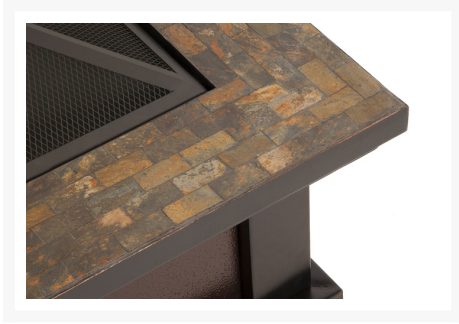

## Short Description

---

The Alderwood Wood Burning Fire Pit (910) by Real Flame provides warmth and outdoor ambiance for your patio. Classic styling and neutral slate tile top create an attractive and stylish outdoor fire pit.

## Description

---

The Alderwood Wood Burning Fire Pit (910) by Real Flame provides warmth and outdoor ambiance for your patio. Classic styling and neutral slate tile top create an attractive and stylish outdoor fire pit. Enjoy those summer evenings under the stars while enjoying the warmth and ambiance of a wood burning fire pit.

### Features

- Burns seasoned firewood or converts to Real Flame gel fuel with the addition of Real Flame 2-Can or 4-Can outdoor conversion log sets - sold separately
- Heat resistant powder coated steel frame with slate top
- Basic assembly required
- 90 Day Limited Warranty