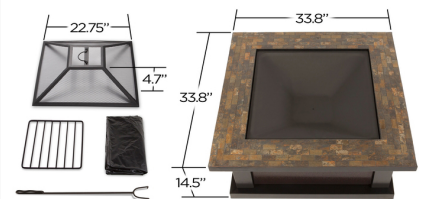

## Short Description

---

The Alderwood Wood Burning Fire Pit (910) by Real Flame provides warmth and outdoor ambiance for your patio. Classic styling and neutral slate tile top create an attractive and stylish outdoor fire pit.

### Dimensions

- Fire Pit: 33.8"W x 33.8"D x 19.125"H
- Weight: 62.3 lbs