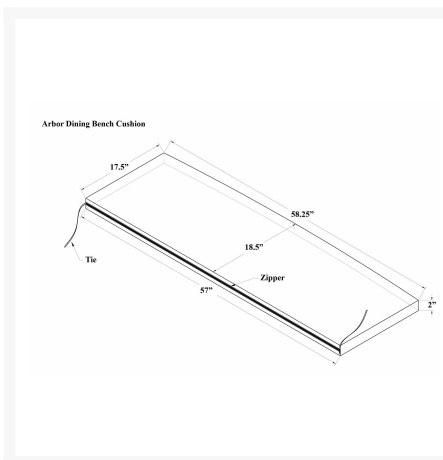

Product Images