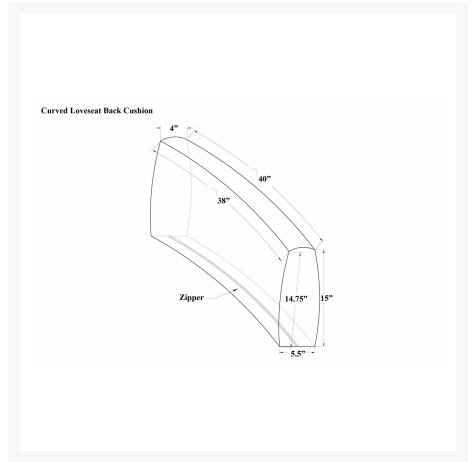

Short Description

Curved Loveseat Cushion HL-CUSH-CLS

Description

The Curved Loveseat Cushion (HL-CUSH-CLS) by Harmonia Living is a perfectly fitted replacement cushion for curved loveseats in the Arden, Urbana, Dune & District Collections. If you've been enjoying your outdoor sectional for several years, it might be time to start looking at replacement cushions. Made with Sunbrella brand fabric, these cushions will serve you for years to come. Thanks to the mildew and fade resistant fabric, these cushions are made to endure the elements.

Includes

- Two (2) Seat Cushions
- Two (2) Back Cushions

Dimensions

- Cushion Thickness:
- Seat Cushions: 41.5"W x 29.5"D x 4.5"H each
- Back Cushions: 40"W x 5.5"D x 15"H each

Features

- Constructed from fade resistant Sunbrella fabric
- Cushion covers zip off and can be machine washed on cold