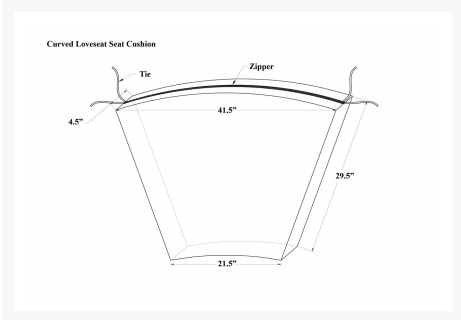

Short Description

Curved Loveseat Cushion HL-CUSH-CLS

Description

The Curved Loveseat Cushion (HL-CUSH-CLS) by Harmonia Living is a perfectly fitted replacement cushion for curved loveseats in the Arden, Urbana, Dune & District Collections. If you've been enjoying your outdoor sectional for several years, it might be time to start looking at replacement cushions. Made with Sunbrella brand fabric, these cushions will serve you for years to come. Thanks to the mildew and fade resistant fabric, these cushions are made to endure the elements.

Includes

- Two (2) Seat Cushions
- Two (2) Back Cushions

Dimensions

- Cushion Thickness:
- Seat Cushions: 41.5"W x 29.5"D x 4.5"H each
- Back Cushions: 40"W x 5.5"D x 15"H each

Features

- Constructed from fade resistant Sunbrella fabric
- Cushion covers zip off and can be machine washed on cold