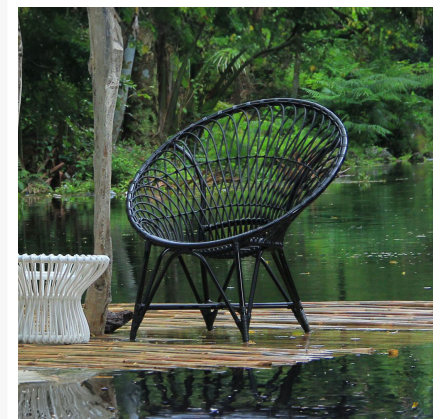

Product Images

Short Description

Mandala Lounge Chair - Cosmos HL-MALA-COSMOS-LC by Harmonia Living

Description

The Mandala Lounge Chair - Cosmos (HL-MALA-COSMOS-LC) by Harmonia Living is defined by its eye-catching appearance, tactile seating experience and radial design. This piece's cushionless comfort, hand-woven style and beautiful symmetry give it a unique visual appeal, while sturdy, all-weather construction ensures lasting performance across the seasons. The wicker is made with durable High-Density Polyethylene (HDPE) and finished in a uniform black color (Cosmos Finish). Its sturdy aluminum frame is made to endure in any outdoor setting, rain or shine. Thoughtfully contoured and surprisingly supportive, this Harmonia Living Lounge Chair will bring an artful, airy feel to any outdoor space. Pair your chair with the Mandala Stool for an extra helping of bliss.

Includes

- One (1) Mandala Lounge Chair - Cosmos HL-MALA-COSMOS-LC

Dimensions

- 39"W x 32.5"D x 41"H (20 lbs.)
- Frame Height: 41"
- Seat Height (No Cushion): 16.75
- Back Height: 24.25

Features

- High-Density Polyethylene (HDPE) is a synthetic all-weather wicker made with virgin materials that provides resistance to fading and cracking. Wicker color is infused into the HDPE wicker for lasting durability.
- Wicker is hand-woven onto a thick gauge, powder coated aluminum frame that is lightweight, durable and corrosion resistant.
- No assembly required.