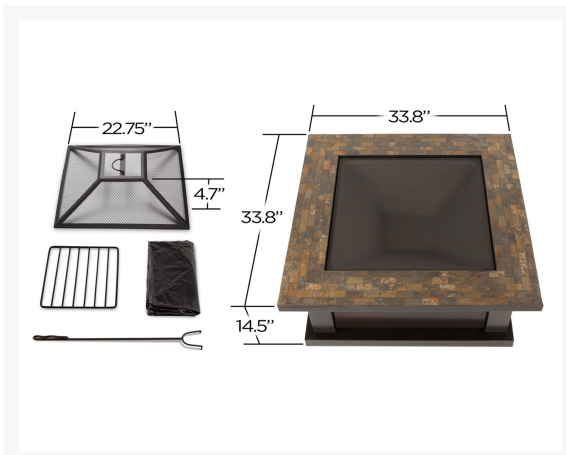

## Product Images

## Description

---

Take pleasure in your outdoor moments with the warmth and ambiance of the Alderwood Fire Pit by Real Flame. Classic styling and neutral slate tile top bring functional wood burning ambiance to your outdoor environment. The fire pit includes spark screen, log poker tool and vinyl protective storage cover. The Alderwood Fire Pit can be adapted for Real Flame Gel cans with the addition of the Real Flame 2-Can or 4-Can Outdoor Conversion Log Sets.

### Dimensions

- Fire Pit: 33.8"L x 33.8" W x 19.125"H
- Weight: 62.30 lbs