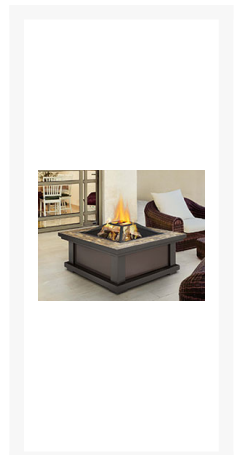

## Short Description

---

Take pleasure in your outdoor moments with the warmth and ambiance of the Alderwood Fire Pit by Real Flame. Classic styling and neutral slate tile top bring functional wood burning ambiance to your outdoor environment.

## Description

---

Take pleasure in your outdoor moments with the warmth and ambiance of the Alderwood Fire Pit by Real Flame. Classic styling and neutral slate tile top bring functional wood burning ambiance to your outdoor environment. The fire pit includes spark screen, log poker tool and vinyl protective storage cover. The Alderwood Fire Pit can be adapted for Real Flame Gel cans with the addition of the Real Flame 2-Can or 4-Can Outdoor Conversion Log Sets.

### Dimensions

- Fire Pit: 33.8"L x 33.8" W x 19.125"H
- Weight: 62.30 lbs

### Features

- Burns seasoned firewood or converts to Real Flame gel fuel with the addition of Real Flame 2-Can or 4-Can outdoor conversion log sets - sold separately
- Heat resistant powder coated aluminum
- Basic assembly required
- 90-Day Limited Warranty