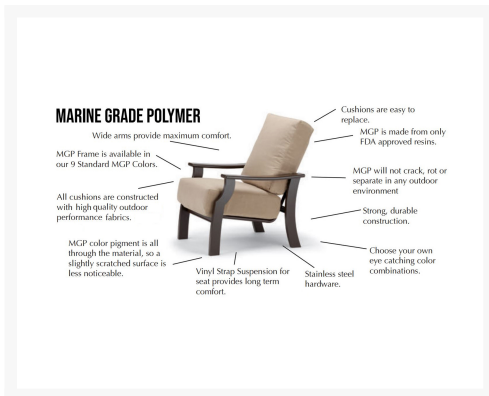

PATIO
PRODUCTIONS

Product Images

Short Description

Bazza MGP/Aluminum Sling Stacking Balcony Height Cafe Chair Z080 by Telescope Casual

Description

Create a cafe atmosphere in your own backyard with the Bazza MGP/Aluminum Sling Stacking Balcony Height Cafe Chair (Z080) by Telescope Casual . Pieces in the Bazza Collection are perfect for sitting back and sipping your morning coffee, or an evening glass of wine. This collection's modern look, striking armrests, and arched backs give it a unique visual appeal, while sturdy, all-weather construction ensures lasting performance across the seasons. The durable powder-coated aluminum frame, marine grade polymer seat, and strong, quick-drying sling fabric are made to endure in any outdoor setting, rain or shine.

Includes

- One (1) Bazza MGP/Aluminum Sling Stacking Balcony Height Cafe Chair Z080

Dimensions

- 26.5" W x 26.5" D x 43.5" H (14.5 lbs.)
- Seat Height: 26"
- Arm Height: 32.25"
- Overall Length: 85 in

Features

- Powder-coated aluminum frame will not rust, peel, or crack

- Marine grade polymer (MGP) accents will not crack, rot, or separate; poly lumber is also impervious to water
- Synthetic lumber is solid color all the way through
- Includes high quality stainless steel hardware
- Sling fabric is comfortable, quick-drying and low maintenance
- Stackable design makes storage and transportation easy
- Aluminum frame can be recycled
- MGP is made with more than 30% recycled resin and can be recycled
- Made in the USA
- No Assembly Required