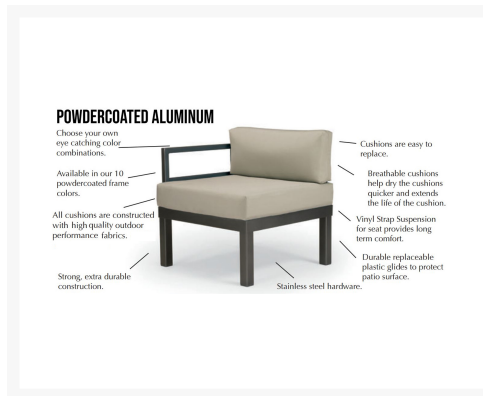

PATIO
PRODUCTIONS

Product Images

Short Description

Bazza MGP/Aluminum Sling Stacking Balcony Height Cafe Chair Z080 by Telescope Casual

Description

Create a cafe atmosphere in your own backyard with the Bazza MGP/Aluminum Sling Stacking Balcony Height Cafe Chair (Z080) by Telescope Casual . Pieces in the Bazza Collection are perfect for sitting back and sipping your morning coffee, or an evening glass of wine. This collection's modern look, striking armrests, and arched backs give it a unique visual appeal, while sturdy, all-weather construction ensures lasting performance across the seasons. The durable powder-coated aluminum frame, marine grade polymer seat, and strong, quick-drying sling fabric are made to endure in any outdoor setting, rain or shine.

Includes

- One (1) Bazza MGP/Aluminum Sling Stacking Balcony Height Cafe Chair Z080

Dimensions

- 26.5" W x 26.5" D x 43.5" H (14.5 lbs.)
- Seat Height: 26"
- Arm Height: 32.25"
- Overall Length: 85 in

Features

- Powder-coated aluminum frame will not rust, peel, or crack

- Marine grade polymer (MGP) accents will not crack, rot, or separate; poly lumber is also impervious to water
- Synthetic lumber is solid color all the way through
- Includes high quality stainless steel hardware
- Sling fabric is comfortable, quick-drying and low maintenance
- Stackable design makes storage and transportation easy
- Aluminum frame can be recycled
- MGP is made with more than 30% recycled resin and can be recycled
- Made in the USA
- No Assembly Required