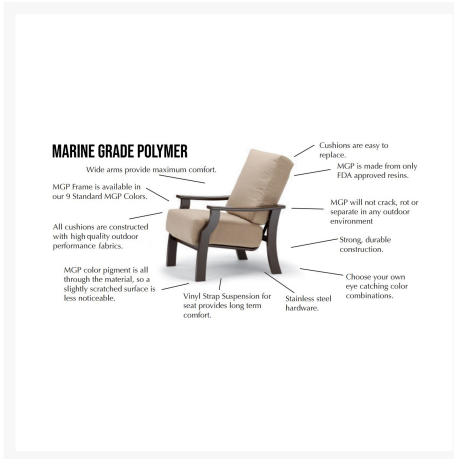

Product Images

Short Description

Bazza MGP/Aluminum Sling Stacking Cafe Chair (Set of 4) Z010 by Telescope Casual

Description

Create a cafe atmosphere in your own backyard with the Bazza MGP/Aluminum Sling Stacking Cafe Chair (Z010) by Telescope Casual. Pieces in the Bazza Collection are perfect for sitting back and sipping your morning coffee, or an evening glass of wine. This collection's modern look, striking armrests, and arched backs give it a unique visual appeal, while sturdy, all-weather construction ensures lasting performance across the seasons. The durable powder-coated aluminum frame, marine grade polymer seat, and strong, quick-drying sling fabric are made to endure in any outdoor setting, rain or shine.

Includes

- Four (4) Bazza MGP/Aluminum Sling Stacking Cafe Chair Z010

Dimensions

- 26.5" W x 25" D x 35.5" H (10 lbs.)
- Seat Height: 18"
- Arm Height: 24.25"
- Overall Length: 85 in

Features

- Powder-coated aluminum frame will not rust, peel, or crack
- Marine grade polymer (MGP) accents will not crack, rot, or separate; poly lumber is also impervious to water
- Synthetic lumber is solid color all the way through
- Includes high quality stainless steel hardware
- Sling fabric is comfortable, quick-drying and low maintenance
- Stackable design makes storage and transportation easy
- Aluminum frame can be recycled
- MGP is made with more than 30% recycled resin and can be recycled
- Made in the USA
- No Assembly Required