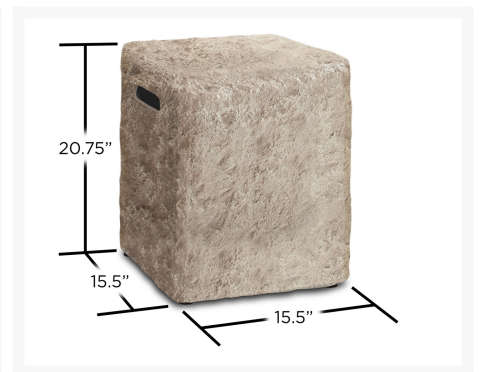

Product Images

Short Description

Cast in lightweight fibre-concrete, Antique Stone Tank Cover (579) from Real Flame replicates the look of hand chiseled limestone at a fraction of the weight.

Description

Cast in lightweight fibre-concrete, Antique Stone Tank Cover (579) from Real Flame replicates the look of hand chiseled limestone at a fraction of the weight.

Additional Information

SKU	579
Ships Out Estimate	2-3 Weeks
Residential Warranty	90 Days Limited

DISC Antique Stone Tank Cover 579

was
\$245.00 Special
Price
\$189.00