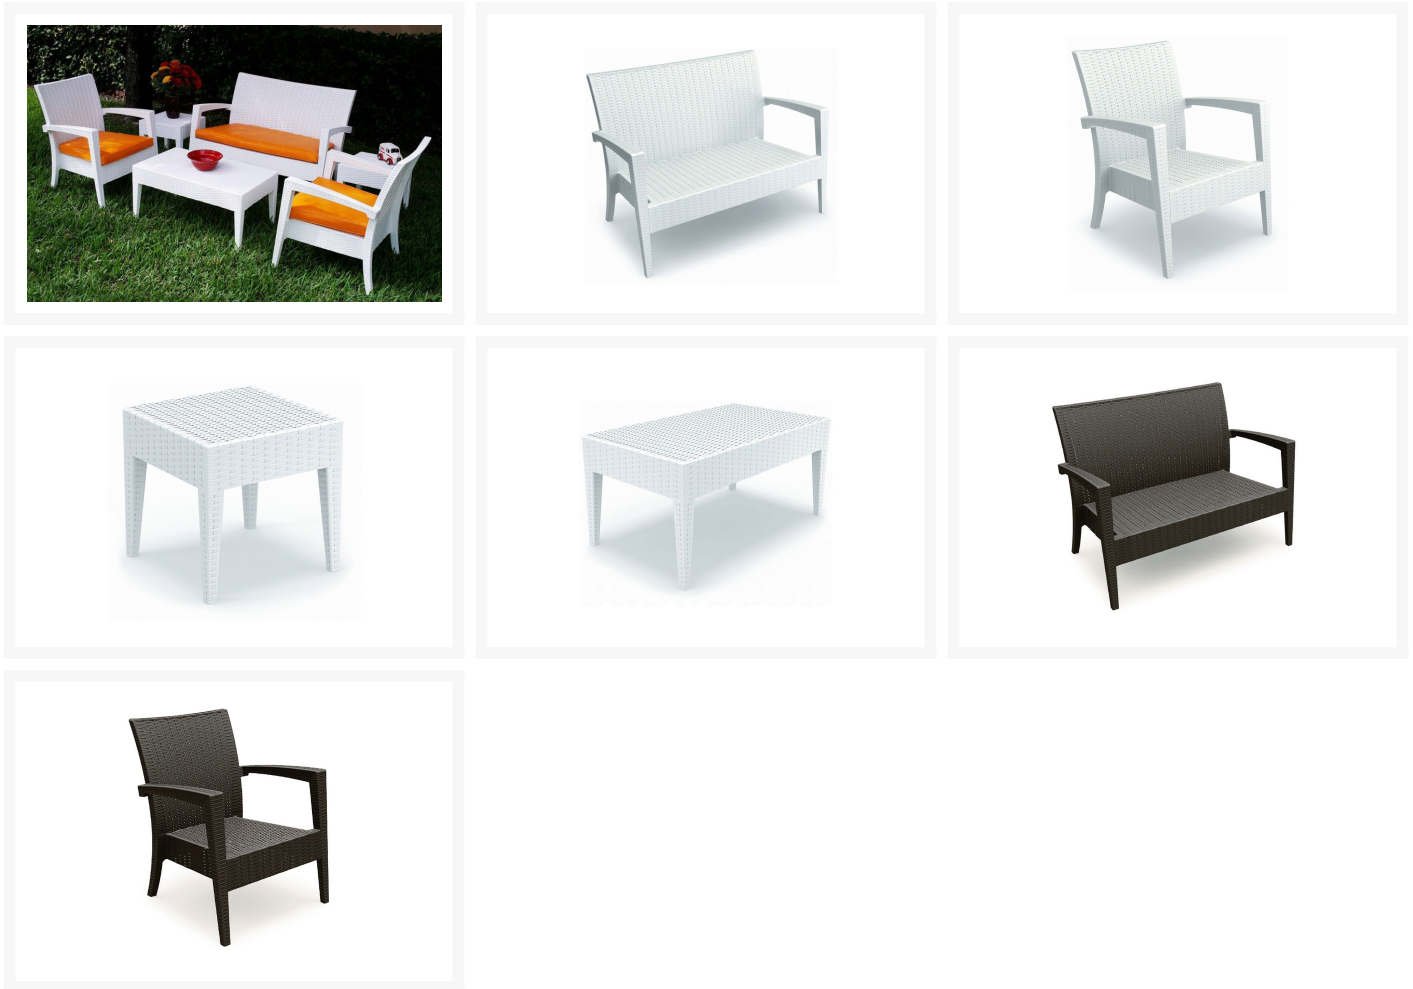

## Product Images

## Short Description

---

DISC Miami 6 Pc. Chat Set ISP991S

## Description

---

The Miami 6 Pc. Chat Set (ISP991S) by compamia. Miami Wickerlook resin conversation set. Wickerlook resin is a natural looking un-woven one piece furniture technology. Resembles traditional woven wicker furniture. Will never unravel. No metal parts to rust, no moving parts that can break. Made for commercial durability. Chairs are stackable. UV treated. Hose down for cleaning. Made for outdoors. Withstands outdoor temperatures summer and winter. "Optional" Cushions available in Sunbrella outdoor fabrics.

Includes

- One (1) Miami Resin Loveseat
- Two (2) Miami Resin Club Chair
- Two (2) Miami Square Resin Side Table
- One (1) Miami Rectangle Resin Coffee Table

Features

- Made from commercial grade resin

- Wickerlook resin weave design
- Not Woven, will not unravel
- Beautiful woven wicker look
- Extremely durable for outdoor temperatures
- Resistant to U.V, chlorine, salt, stains, suntan oils
- Easy to keep clean
- Maintenance free
- Knock-down design
- Perfect for heavy use in any indoor or outdoor areas
- Made in Turkey
- Easy no tool assembly required
- Residential Use - 2 Years Limited Warranty. Commercial Use - 1 Year Limited Warranty