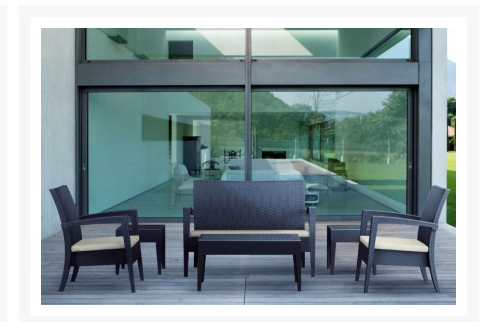

## Short Description

---

DISC Miami 6 Pc. Chat Set ISP991S

## Description

---

The Miami 6 Pc. Chat Set (ISP991S) by compamia. Miami Wickerlook resin conversation set. Wickerlook resin is a natural looking un-woven one piece furniture technology. Resembles traditional woven wicker furniture. Will never unravel. No metal parts to rust, no moving parts that can break. Made for commercial durability. Chairs are stackable. UV treated. Hose down for cleaning. Made for outdoors. Withstands outdoor temperatures summer and winter. "Optional" Cushions available in Sunbrella outdoor fabrics.

Includes

- One (1) Miami Resin Loveseat
- Two (2) Miami Resin Club Chair
- Two (2) Miami Square Resin Side Table
- One (1) Miami Rectangle Resin Coffee Table

Features

- Made from commercial grade resin

- Wickerlook resin weave design
- Not Woven, will not unravel
- Beautiful woven wicker look
- Extremely durable for outdoor temperatures
- Resistant to U.V, chlorine, salt, stains, suntan oils
- Easy to keep clean
- Maintenance free
- Knock-down design
- Perfect for heavy use in any indoor or outdoor areas
- Made in Turkey
- Easy no tool assembly required
- Residential Use - 2 Years Limited Warranty. Commercial Use - 1 Year Limited Warranty

#### Dimensions

- Love Seat: 50"W x 30"D x 35"H
- Table: 37"W x 37"L x 29"H
- Side Table: 18"W x 18"L x 18"H
- Coffee Table: 21"W x 36"L x 18"H
- Seat Heights: 15 inches without cushion (120 lbs)