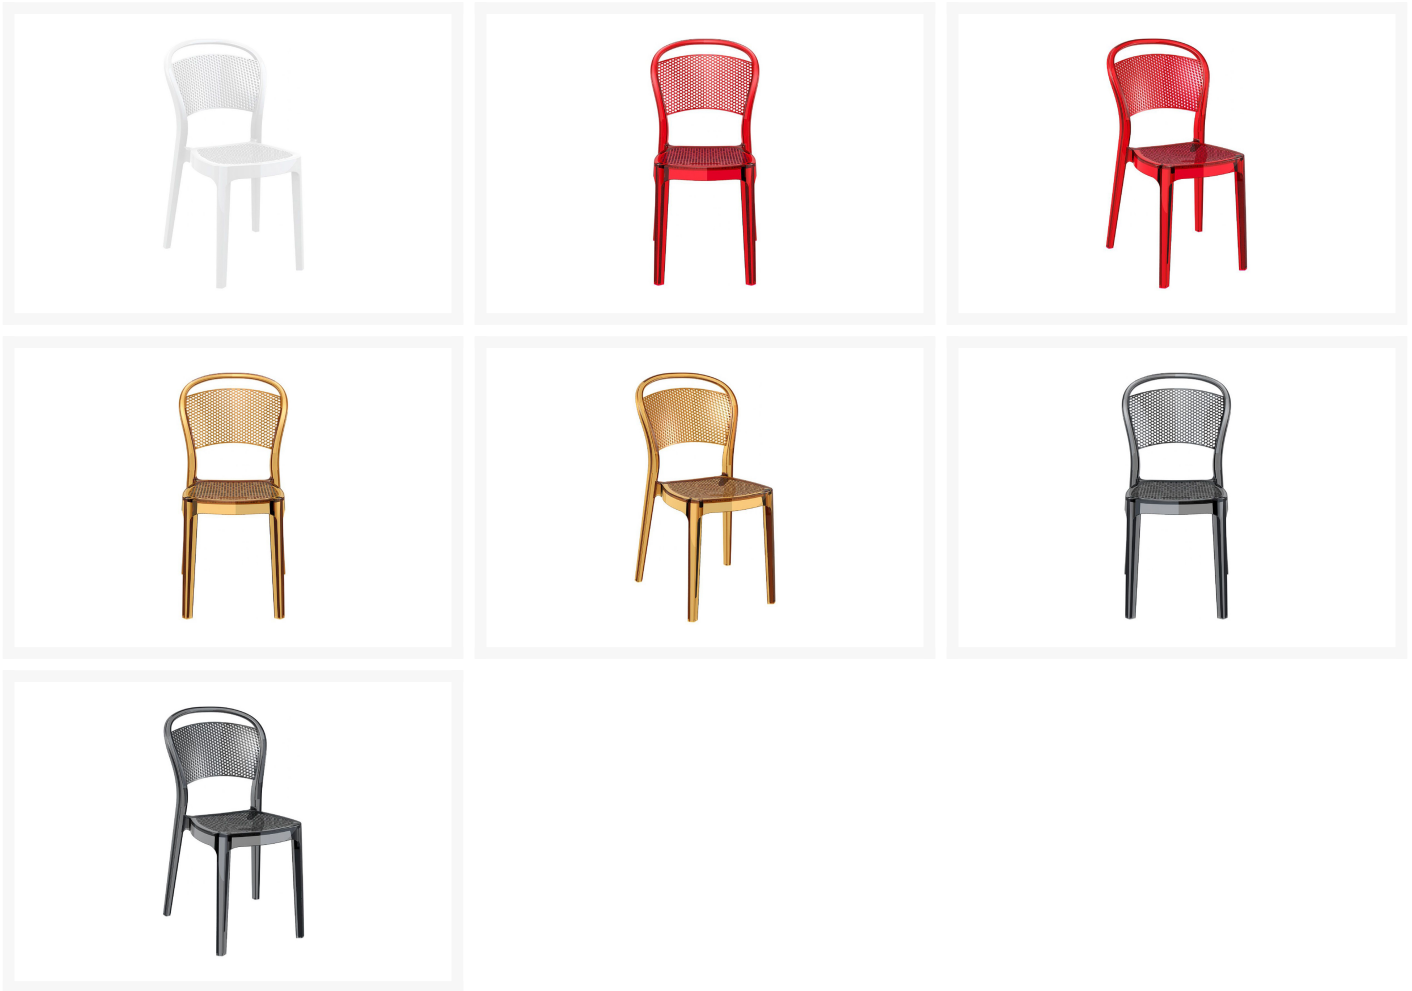

## Product Images

## Short Description

---

DISC Bee Dining Side Chair ISP021 (Set of 2)

## Description

---

The Bee Dining Side Chair(Set of 2) (ISP021-X) by compamia. Bee polycarbonate indoor outdoor dining chair. Modern contemporary design. Can be used both indoors and outdoors. Scratch resistant. Commercial grade polycarbonate resin. Strong legs and structure. Stackable

Includes

- Two (2) Bee Polycarbonate Dining Chair

Features

- Made from unbreakable polycarbonate
- Extremely durable
- Modern design
- Easy to keep clean
- Perfect for heavy use in any indoor or outdoor areas
- Stackable for easy storage