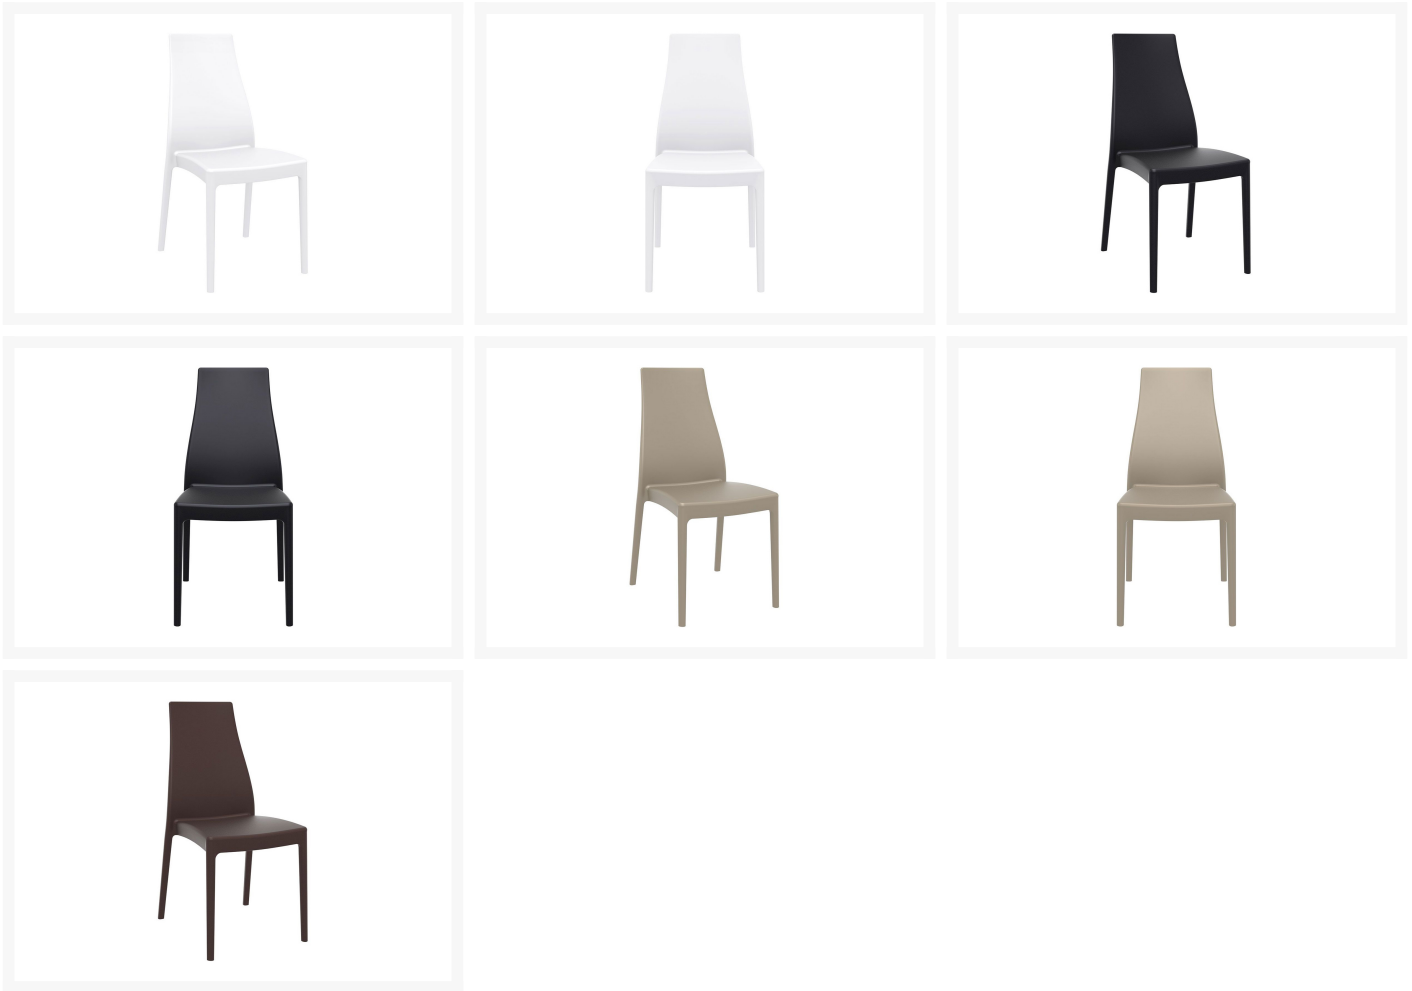

## Product Images

---

## Short Description

---

Miranda Dining Side Chair

## Description

---

The Miranda Dining Side Chair (ISP039) by Compamia features an eye-catching look that will bring a fresh, modern feel to any outdoor space. Made with commercial grade resin polypropylene, Compamia chairs and tables are guaranteed to last. Resin is resistant to fading and harsh weather conditions, making it ideal for use in backyards, hotels and restaurants. Enjoy this chair's low-maintenance, stackable design around a matching dining table or next to the pool!

Includes

- Two (2) Miranda Dining Side Chairs (ISP039) by Compamia

Dimensions

- 17.7" W x 22" D x 37" H (8.8 lbs.)
- Seat Height: 18.5"

Features

- Frames are made using commercial grade resin polypropylene, which is strong and made for outdoor use
- Resin is resistant to fading, chlorine, salt water, stains and suntan oils
- Each leg has a non-skid rubber cap to keep your patio surface free from scratches
- Stackable chair design makes storage easy
- NO Assembly Required