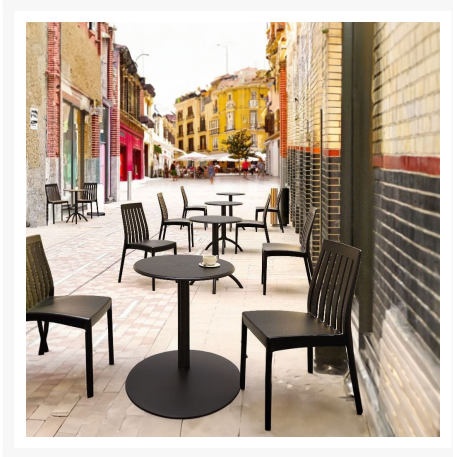

## Short Description

---

Soho Dining Side Chair

## Description

---

The Soho Dining Side Chair (ISP054) by Compamia features an eye-catching look that will bring a fresh, modern feel to any outdoor space. Made with commercial grade resin polypropylene, Compamia chairs and tables are guaranteed to last. Resin is resistant to fading and harsh weather conditions, making it ideal for use in backyards, hotels and restaurants. Enjoy this chair's low-maintenance, stackable design around a matching dining table or next to the pool!

Includes

- Two (2) Soho Dining Side Chairs (ISP054) by Compamia

Dimensions

- 17.7" W x 22" D x 35" H (9.5 lbs.)
- Seat Height: 18.5"

Features

- Frames are made using commercial grade resin polypropylene, which is strong and made for outdoor use
- Resin is resistant to fading, chlorine, salt water, stains and suntan oils
- Each leg has a non-skid rubber cap to keep your patio surface free from scratches