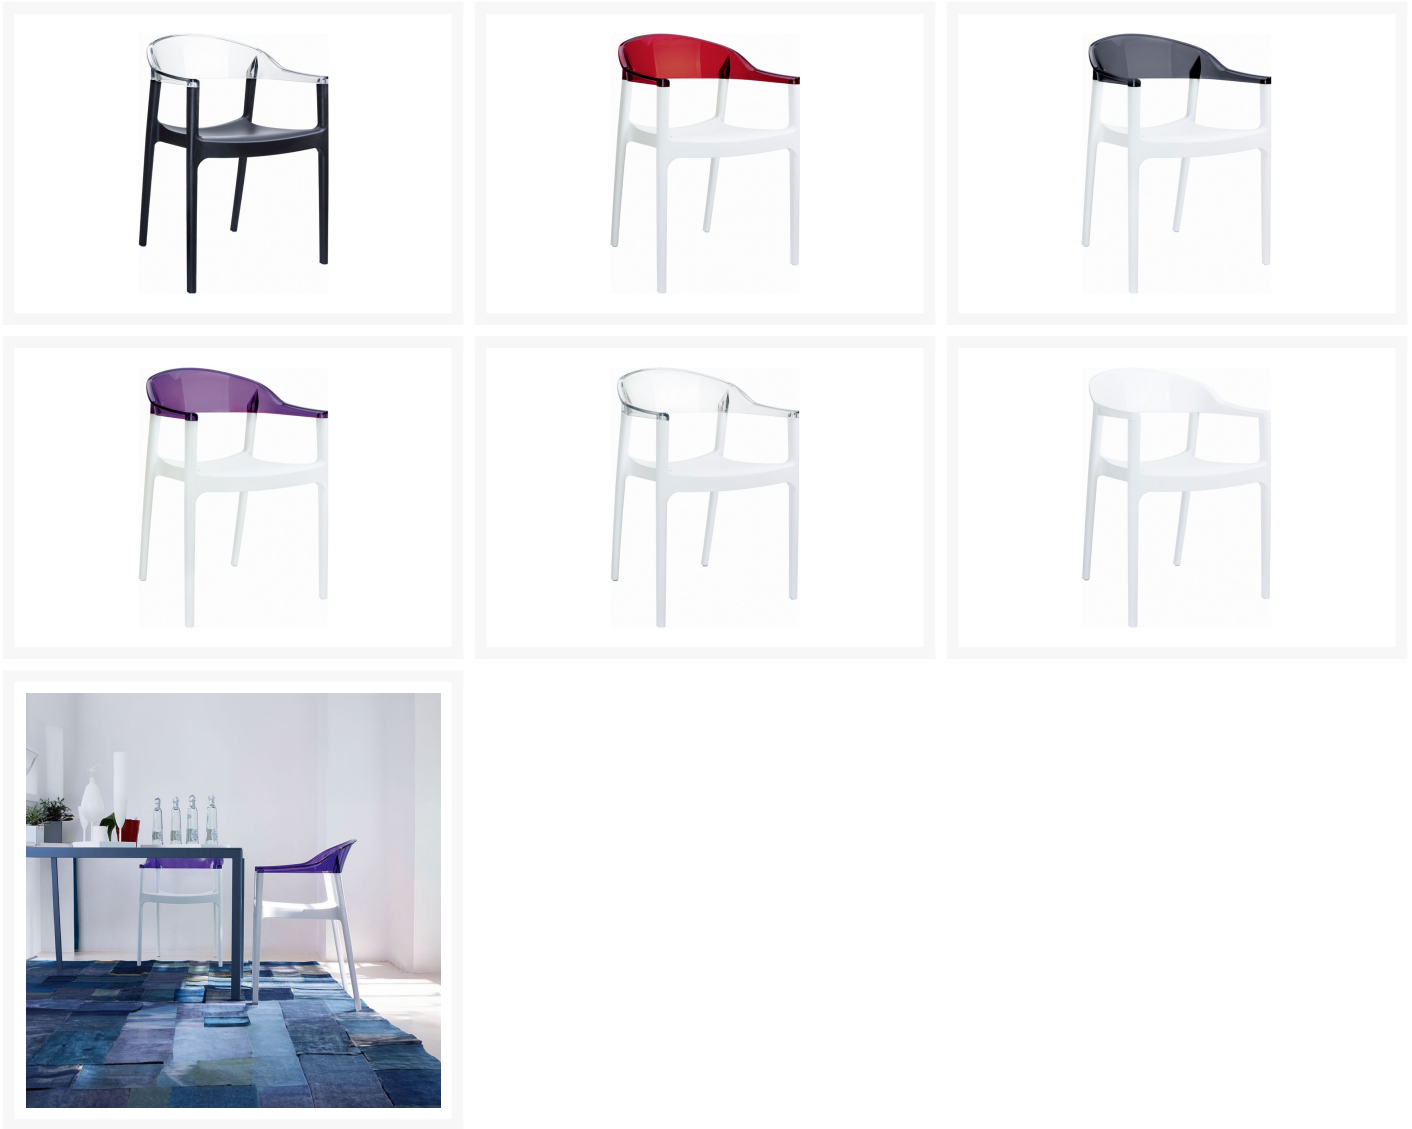

Product Images

Short Description

Carmen Dining Arm Chair

Description

The Carmen Dining Arm Chair (ISP059) by Compamia features an eye-catching look that will bring a fresh, modern feel to any outdoor space. Made with commercial grade resin polypropylene, Compamia chairs and tables are guaranteed to last. Resin is resistant to fading and harsh weather conditions, making it ideal for use in backyards, hotels and restaurants. Enjoy this chair's low-maintenance, stackable design around a matching dining table or next to the pool!

Includes

- Two (2) Carmen Dining Arm Chairs (ISP059) by Compamia

Dimensions

- 19.3" W x 21" D x 32" H (11 lbs.)
- Seat Height: 17.7"

Features

- Frames are made using commercial grade plastic polycarbonate resin, which is strong and made for outdoor use
- Resin is resistant to fading, chlorine, salt water, stains and suntan oils
- Stackable chair design makes storage easy
- NO Assembly Required